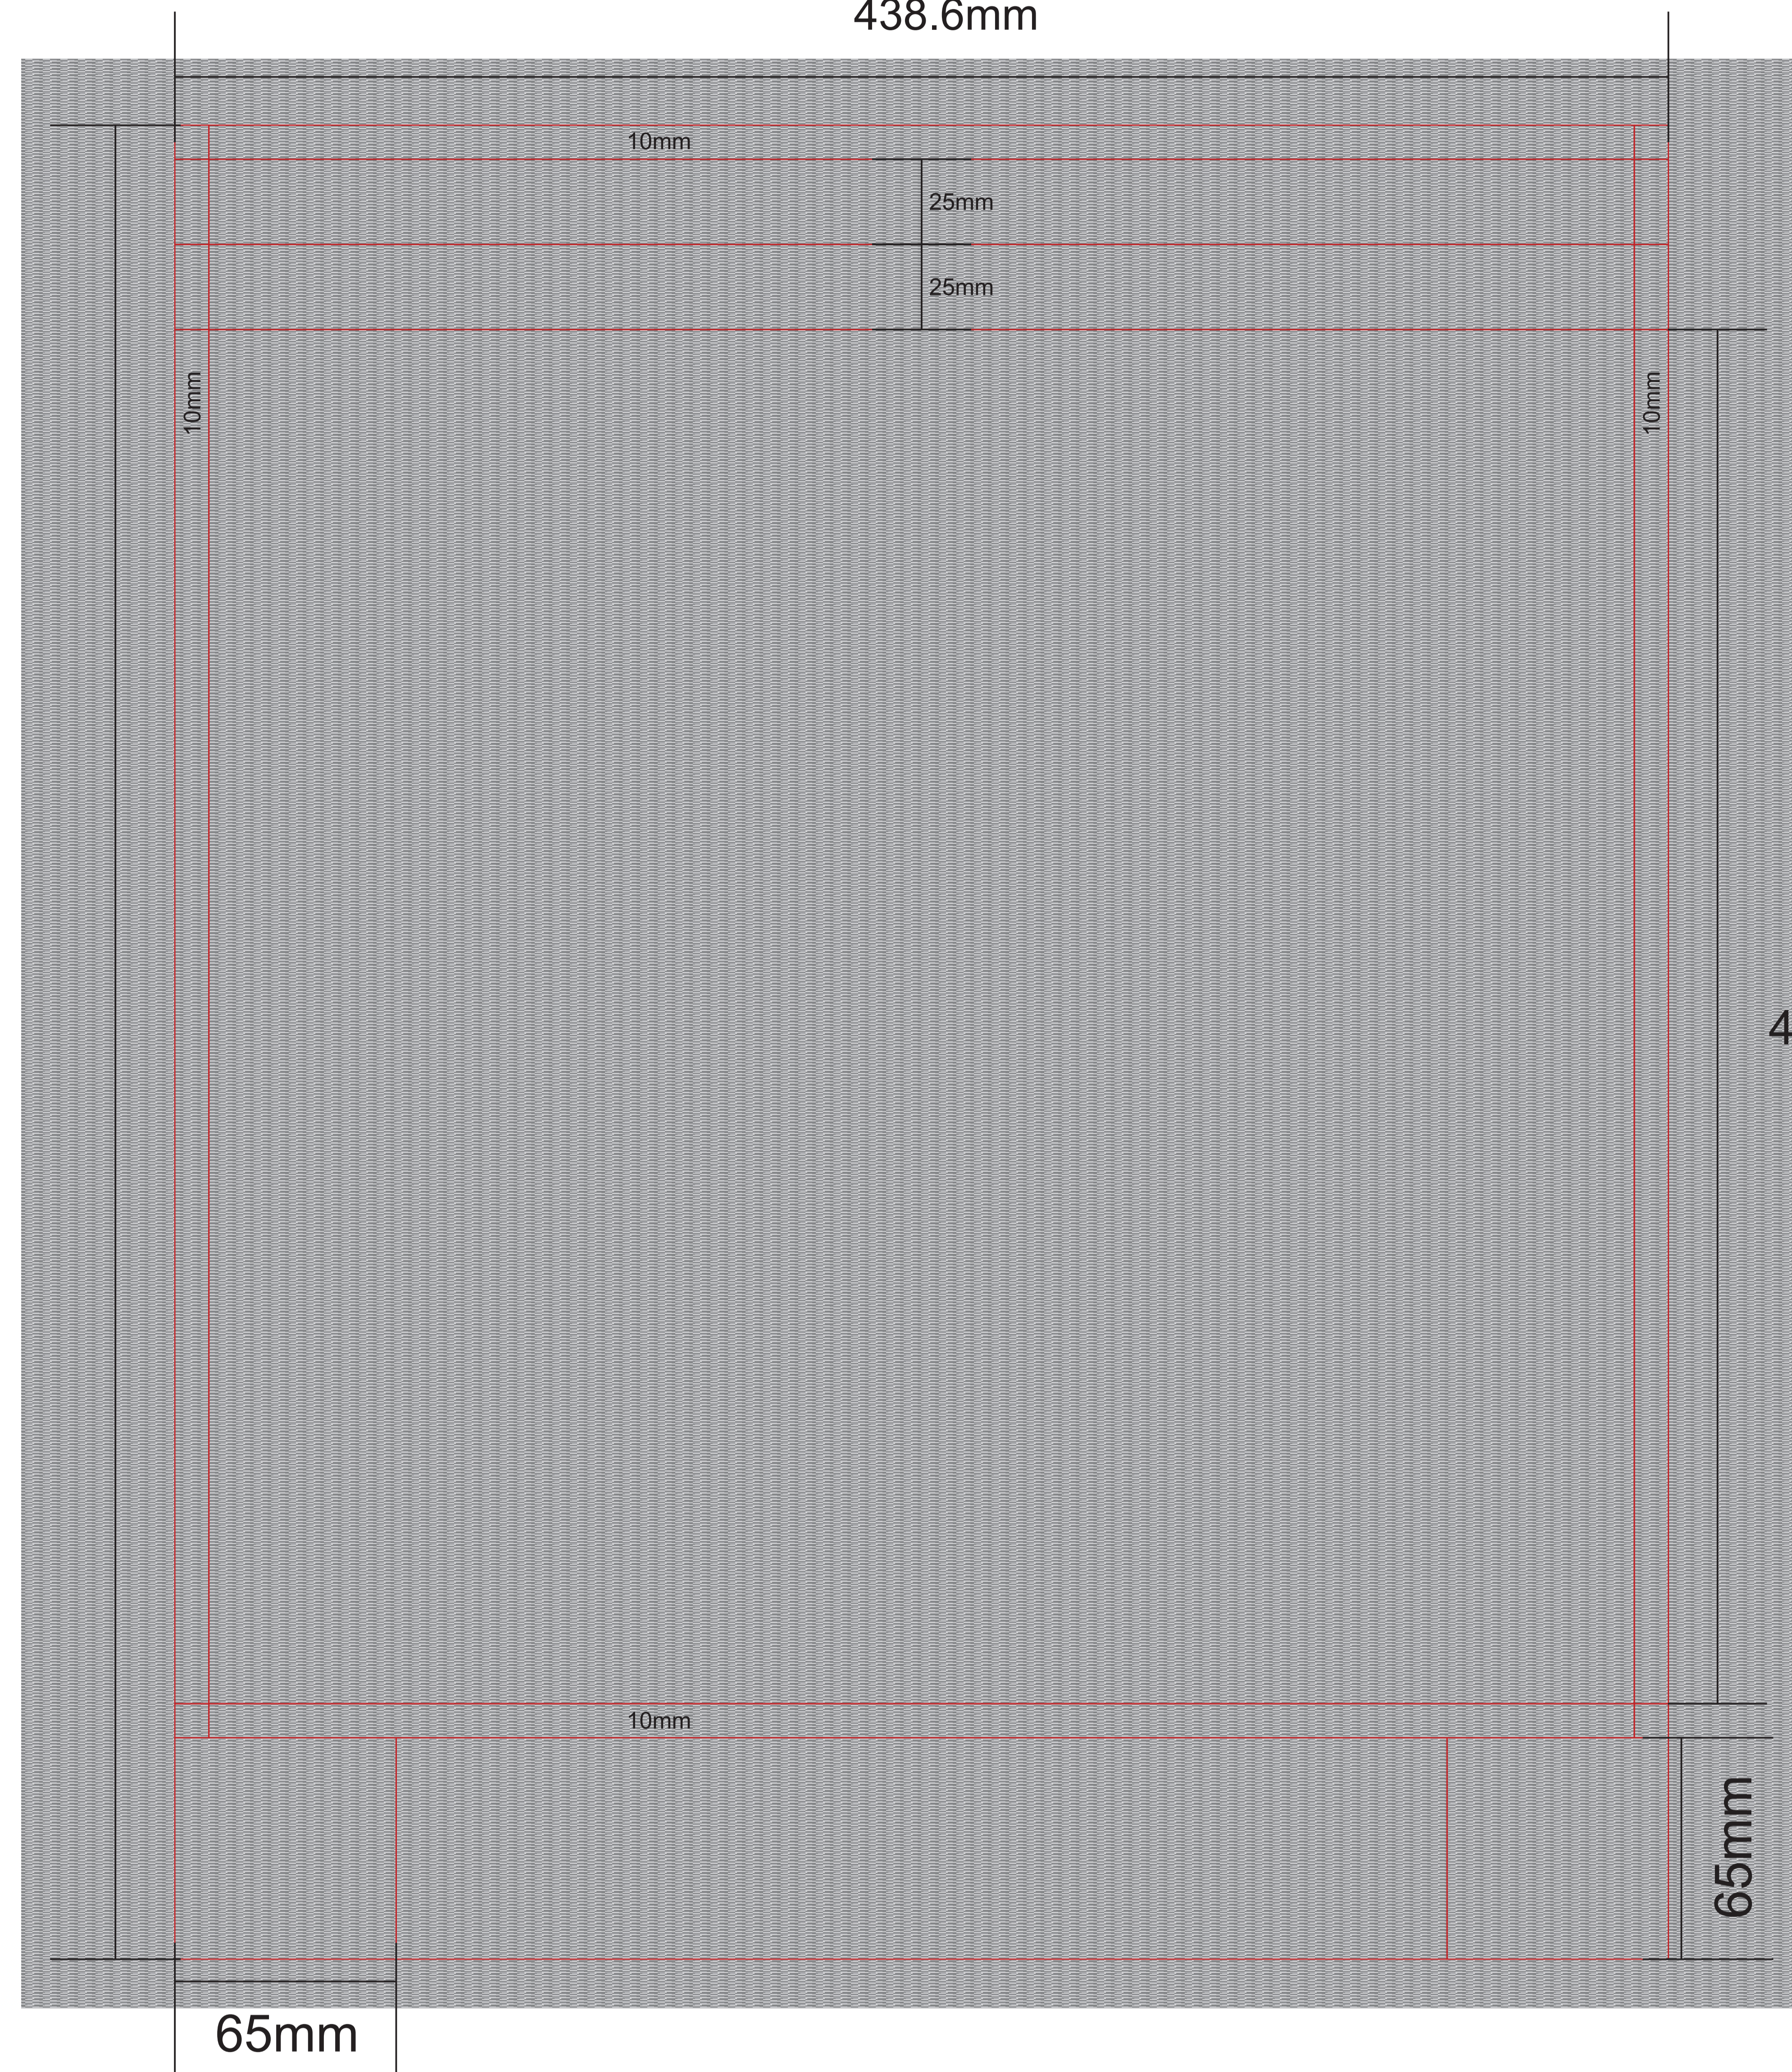

# BottleBag Fashion Duotone (English)

Bag colour

Print colour

Side label colours:

**Front**

438.6mm

**Back**

Care label  
(inside)  
2x3,5 cm

Material Hangtag BottleBag

Hangtag BottleBag  
Size 5x12 cm

**handles**

A: Tolerance of placing graphics on the bottlebag is +/- 10 mm.  
 B: We are not able to match Pantone color on CMYK artwork.  
 C: Minimum readable size of fonts is 8 pt.  
 D: Physical sample for approval is possible with acceptance of surcharge of € 50,00  
 E: We are not able to match Pantone color on woven side label.  
 F: Size of the bag will be 45 cm x 68 cm when assembled.