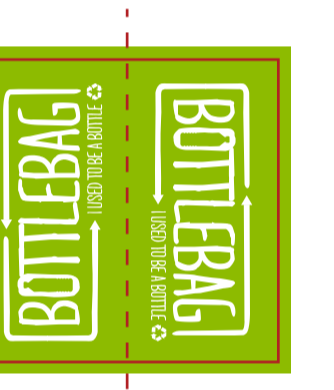

# BottleBag Fashion Duotone (English)

Bag colour

Print colour

Side label colours:

**Front**

438.6mm

**Back**

Care label  
(inside)  
2x3,5 cm

Material Hangtag BottleBag

Hangtag BottleBag  
Size 5x12 cm

**handles**

A: Tolerance of placing graphics on the bottlebag is +/- 10 mm.  
 B: We are not able to match Pantone color on CMYK artwork.  
 C: Minimum readable size of fonts is 8 pt.  
 D: Physical sample for approval is possible with acceptance of surcharge of € 50,00  
 E: We are not able to match Pantone color on woven side label.  
 F: Size of the bag will be 45 cm x 68 cm when assembled.