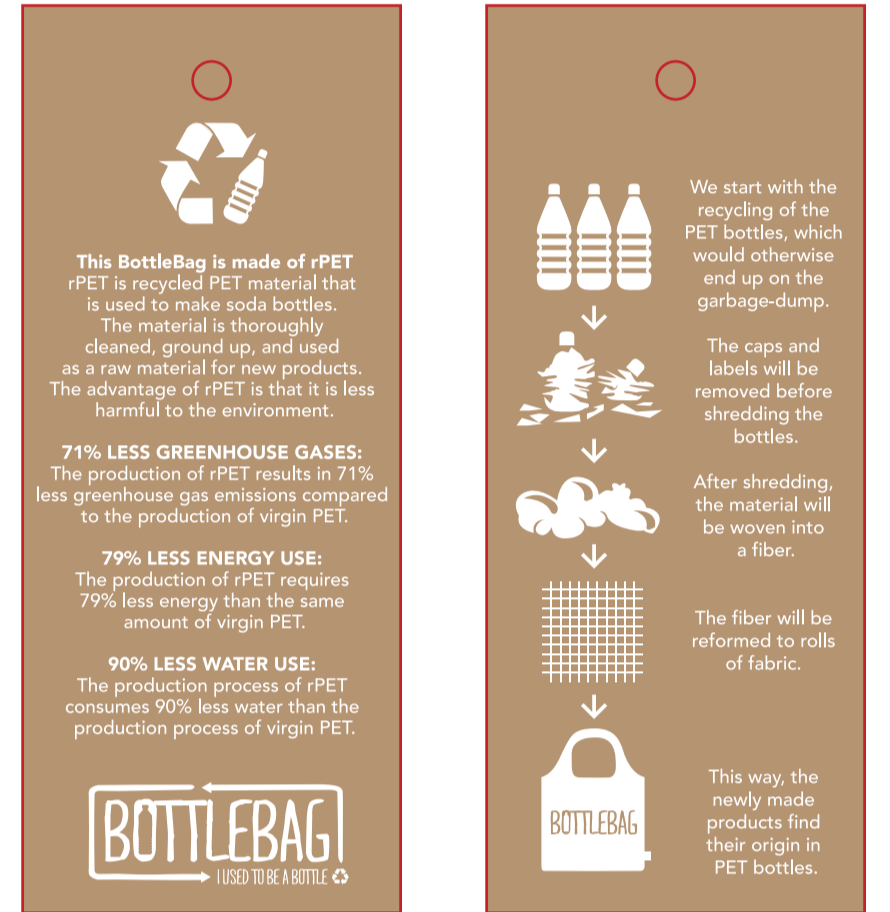

# BottleBag Fashion Duotone (English)

Bag colour

Print colour

Side label colours:

**Front**

438.6mm

**Back**

Care label  
(inside)  
2x3,5 cm

Material Hangtag BottleBag

Hangtag BottleBag  
Size 5x12 cm

**handles**

A: Tolerance of placing graphics on the bottlebag is +/- 10 mm.  
 B: We are not able to match Pantone color on CMYK artwork.  
 C: Minimum readable size of fonts is 8 pt.  
 D: Physical sample for approval is possible with acceptance of surcharge of € 50,00  
 E: We are not able to match Pantone color on woven side label.  
 F: Size of the bag will be 45 cm x 68 cm when assembled.