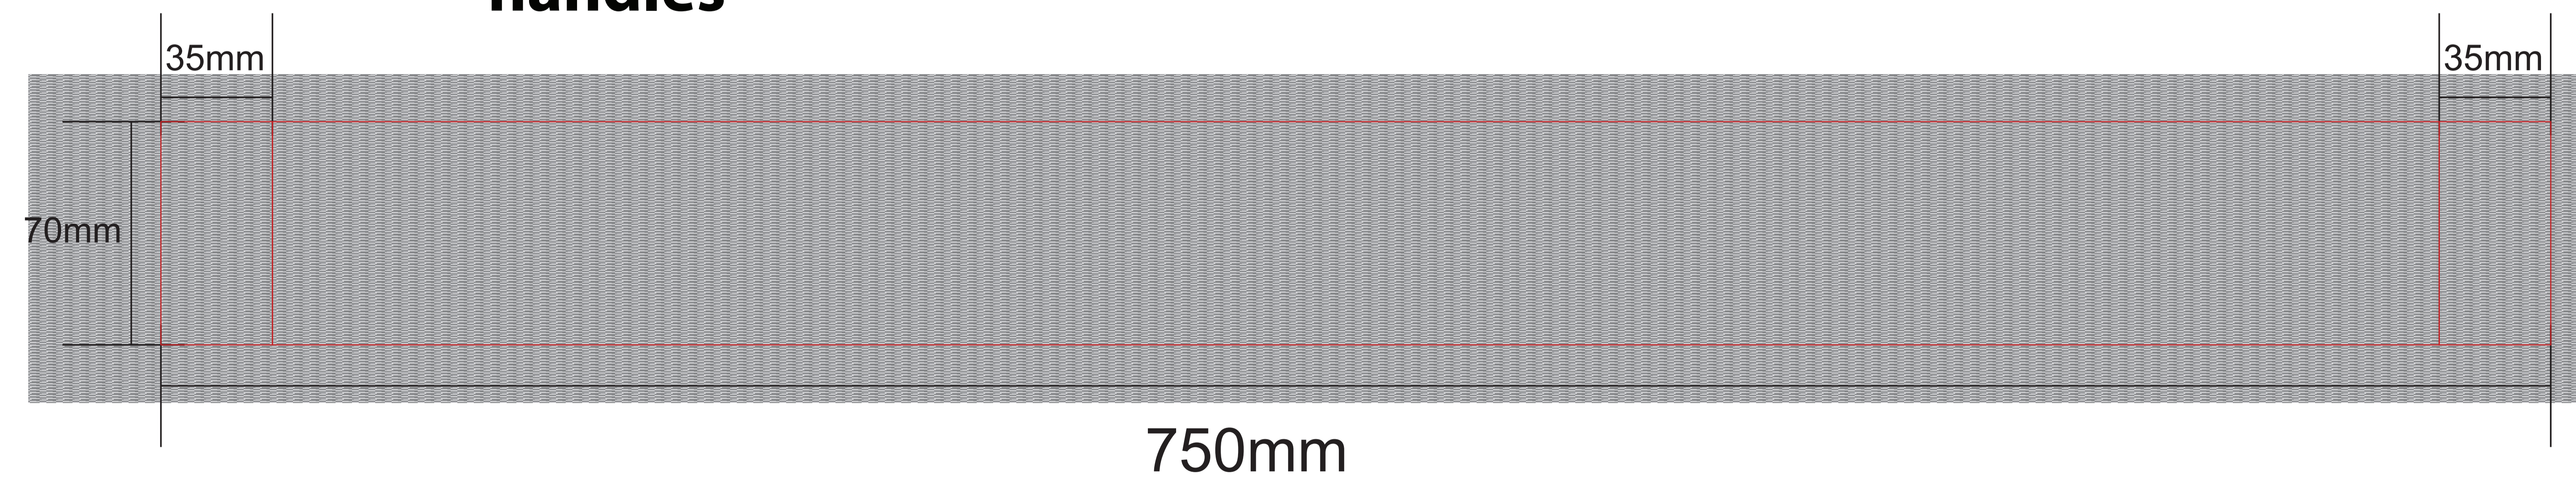

# BottleBag Fashion Duotone (English)

Bag colour

Print colour

Side label colours:

**Front**

438.6mm

**Back**

Care label  
(inside)  
2x3,5 cm

Material Hangtag BottleBag

Hangtag BottleBag  
Size 5x12 cm

**handles**

A: Tolerance of placing graphics on the bottlebag is +/- 10 mm.  
 B: We are not able to match Pantone color on CMYK artwork.  
 C: Minimum readable size of fonts is 8 pt.  
 D: Physical sample for approval is possible with acceptance of surcharge of € 50,00  
 E: We are not able to match Pantone color on woven side label.  
 F: Size of the bag will be 45 cm x 68 cm when assembled.