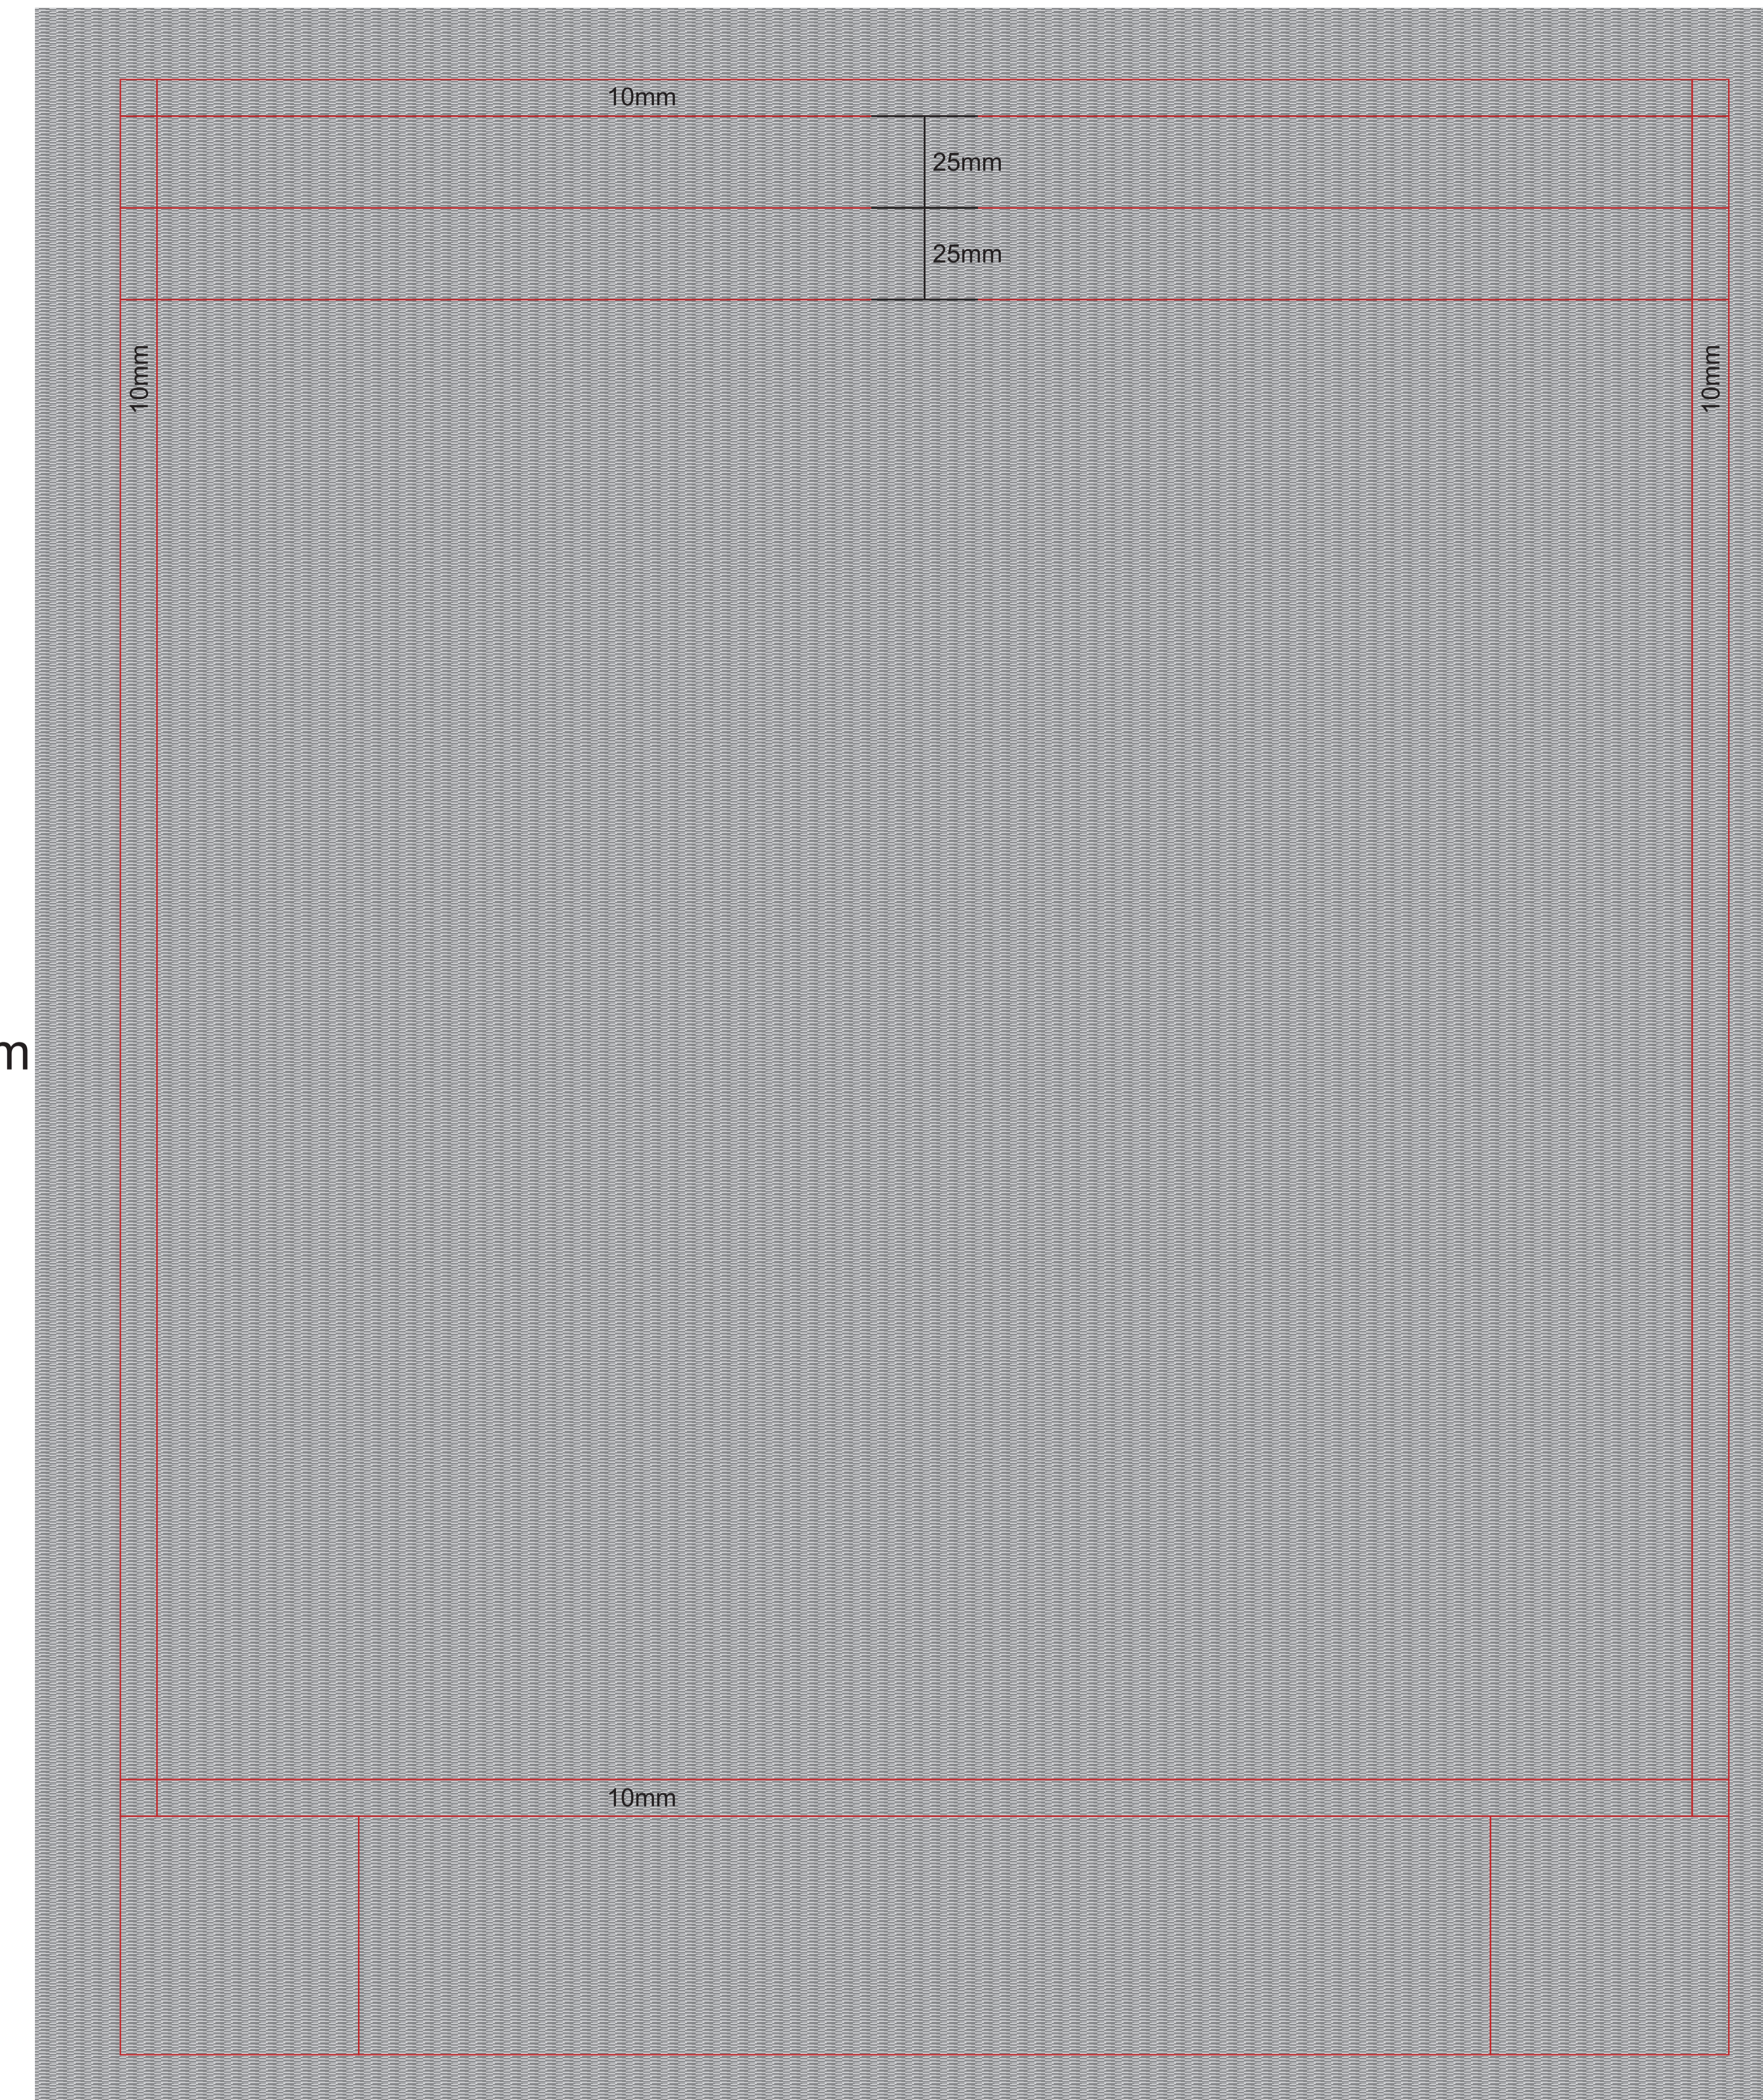

# BottleBag Fashion Duotone (English)

Bag colour

Print colour

Side label colours:

**Front**

438.6mm

**Back**

Care label  
(inside)  
2x3,5 cm

Material Hangtag BottleBag

Hangtag BottleBag  
Size 5x12 cm

**handles**

A: Tolerance of placing graphics on the bottlebag is +/- 10 mm.  
 B: We are not able to match Pantone color on CMYK artwork.  
 C: Minimum readable size of fonts is 8 pt.  
 D: Physical sample for approval is possible with acceptance of surcharge of € 50,00  
 E: We are not able to match Pantone color on woven side label.  
 F: Size of the bag will be 45 cm x 68 cm when assembled.