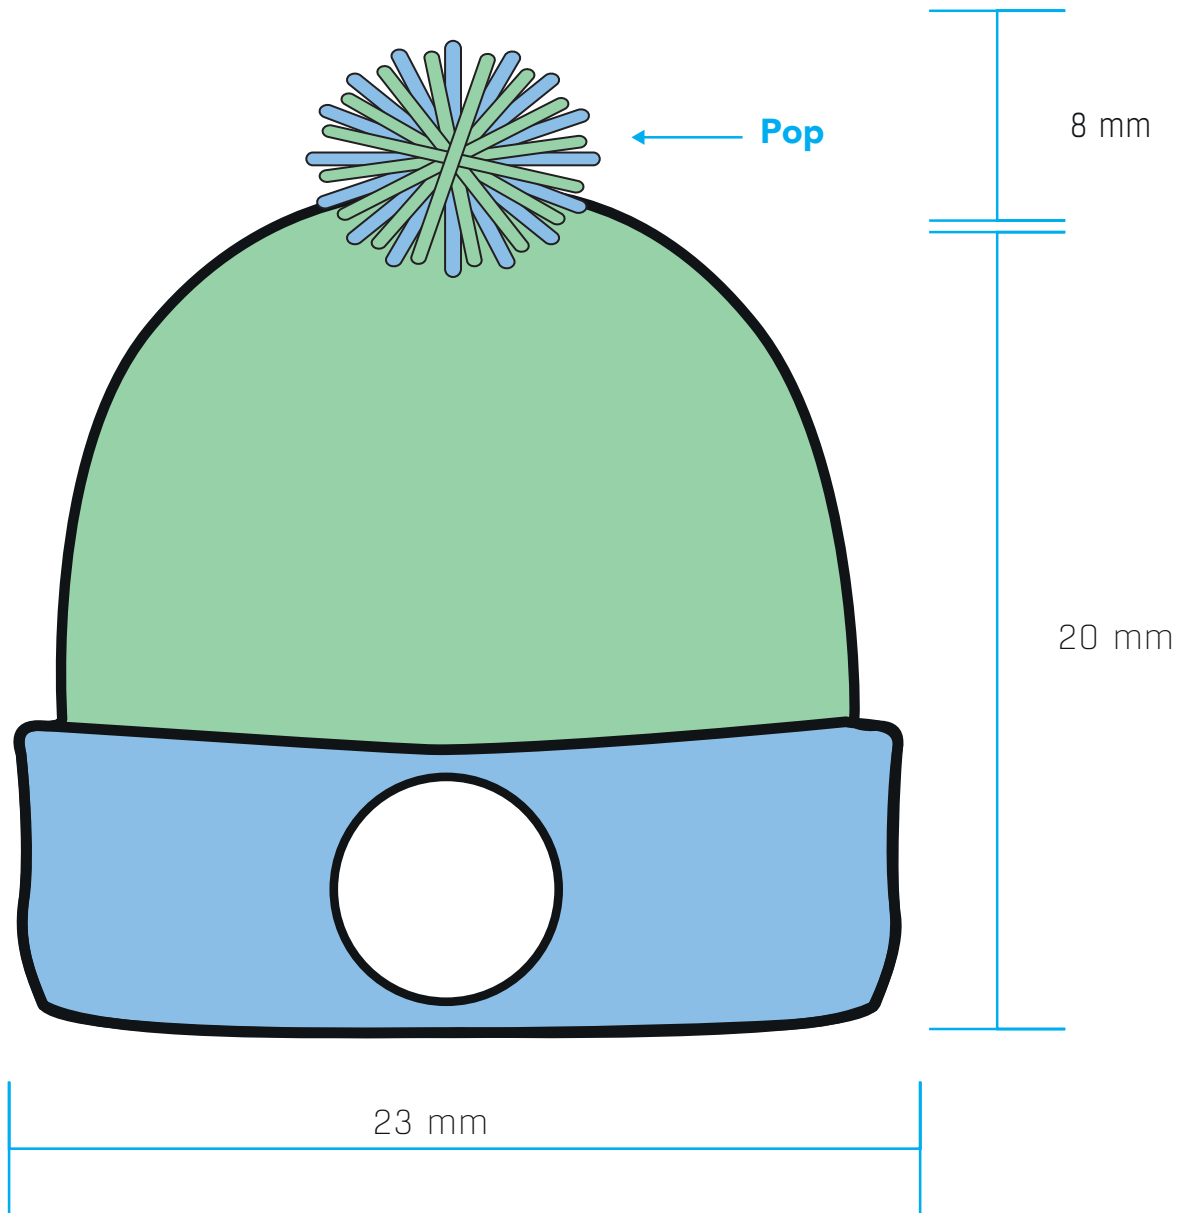

60 mm

20 mm

76 mm

**Woven label:**

40 mm

20 mm

**Patch:**

30 mm

**NOTE:**

- Template is not real size
- All elements must be vector
- Texts must be outlined
- **Use layer 'Artwork' for your design**

\*Pop is made in the same color(s) as the beanie