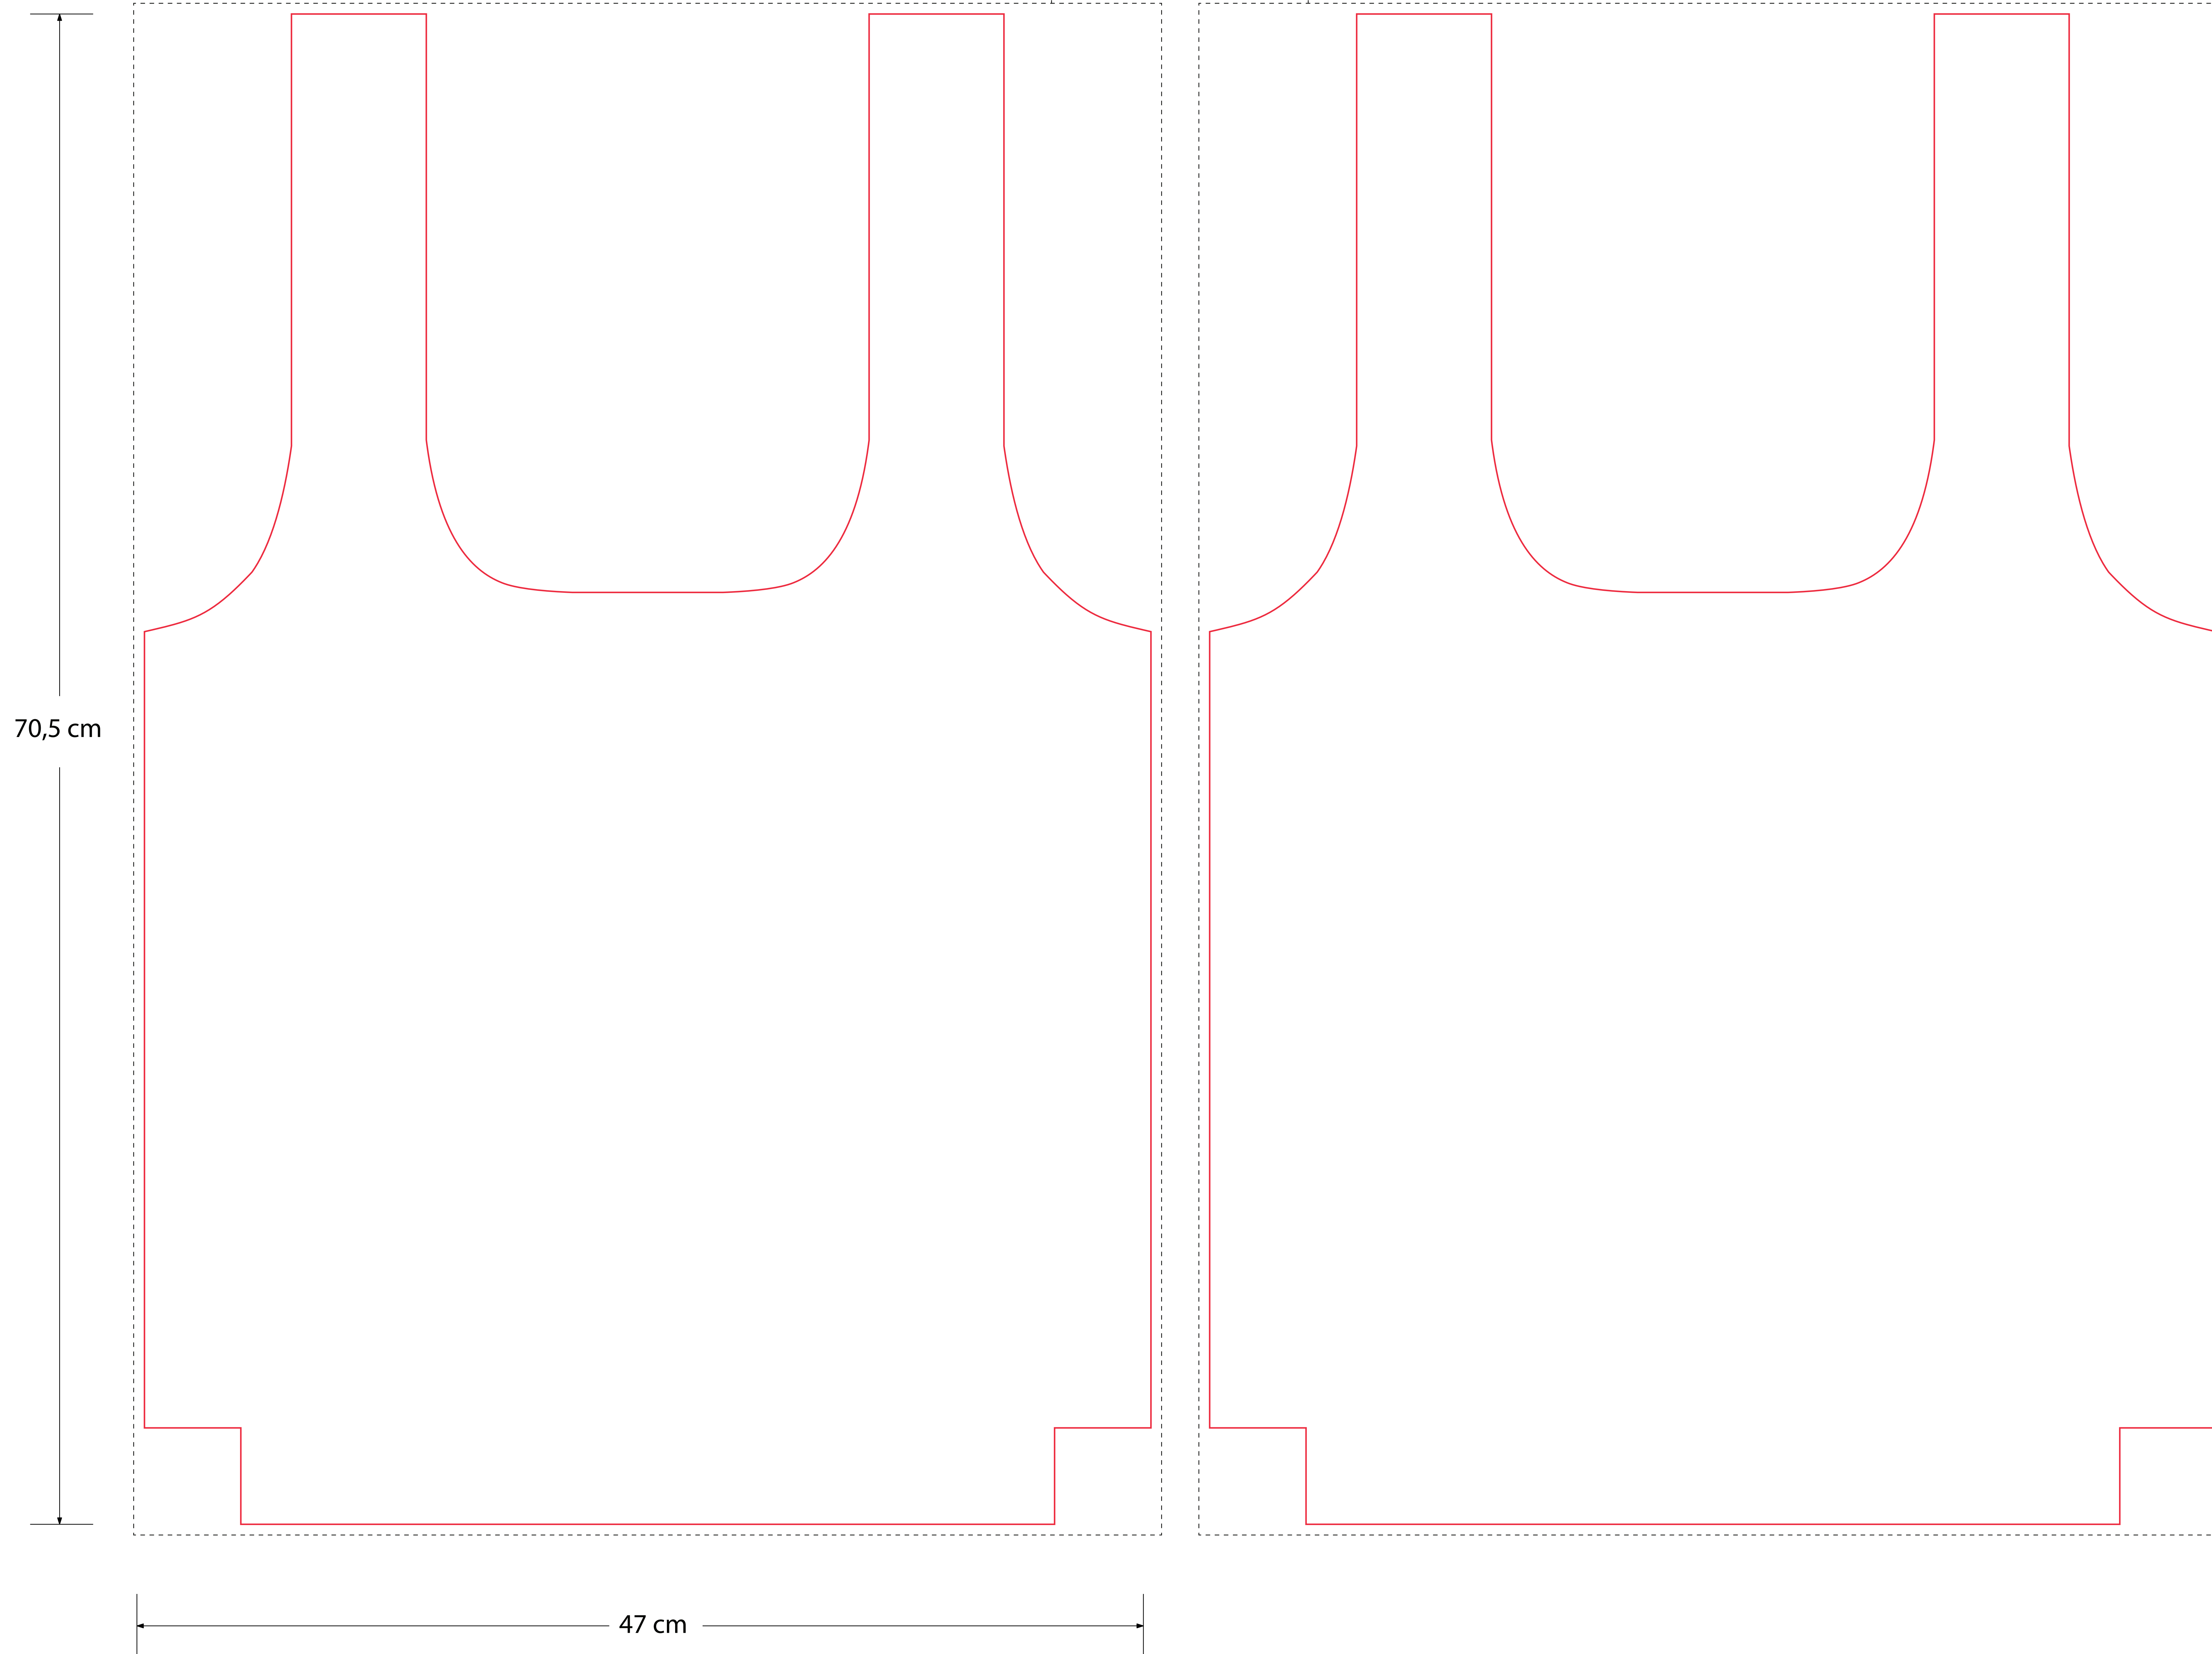

Bottlebag Original (English)

Size when assembled: 45 cm x 68 cm

Front

Back

ARTWORK TILL THIS LINE

Bag colour

CMYK/FC

Print colour

CMYK/FC

Side label colours:

CMYK/FC

White

Piping colour

White

Piping colours:

White

PMS: 6111C

Black

Care label (inside)
2x3,5 cm

Material Hangtag BottleBag

Kraft

Non-kraft

Hangtag BottleBag
Size 5x12 cm

Foldable bag

14 cm

ARTWORK

ARTWORK

27,2 cm

47 cm

- A: Tolerance of placing graphics on the bottlebag is +/- 10 mm.
- B: We are not able to match Pantone color on CMYK artwork.
- C: Minimum readable size of fonts is 8 pt.
- D: Physical sample for approval is possible with acceptance of surcharge of € 50,00
- E: We are not able to match Pantone color on woven side label.
- F: Size of the bag will be 45 cm x 68 cm when assembled.