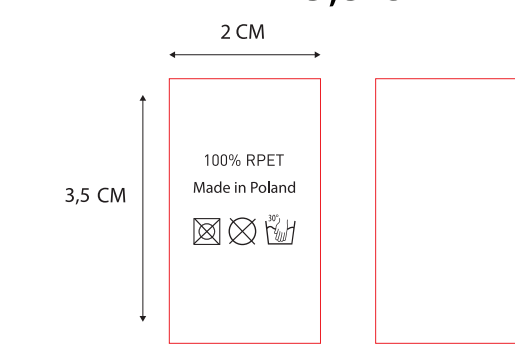

Bottlebag Original (English)

Size when assembled: 45 cm x 68 cm

Front

Back

ARTWORK TILL THIS LINE

Bag colour

CMYK/FC

Print colour

PMS: 6111C

Black

Care label (inside)
2x3,5 cm

Material Hangtag BottleBag

Kraft

Non-kraft

Hangtag BottleBag
Size 5x12 cm

Foldable bag

14 cm

ARTWORK

ARTWORK

27,2 cm

47 cm

- A: Tolerance of placing graphics on the bottlebag is +/- 10 mm.
- B: We are not able to match Pantone color on CMYK artwork.
- C: Minimum readable size of fonts is 8 pt.
- D: Physical sample for approval is possible with acceptance of surcharge of € 50,00
- E: We are not able to match Pantone color on woven side label.
- F: Size of the bag will be 45 cm x 68 cm when assembled.