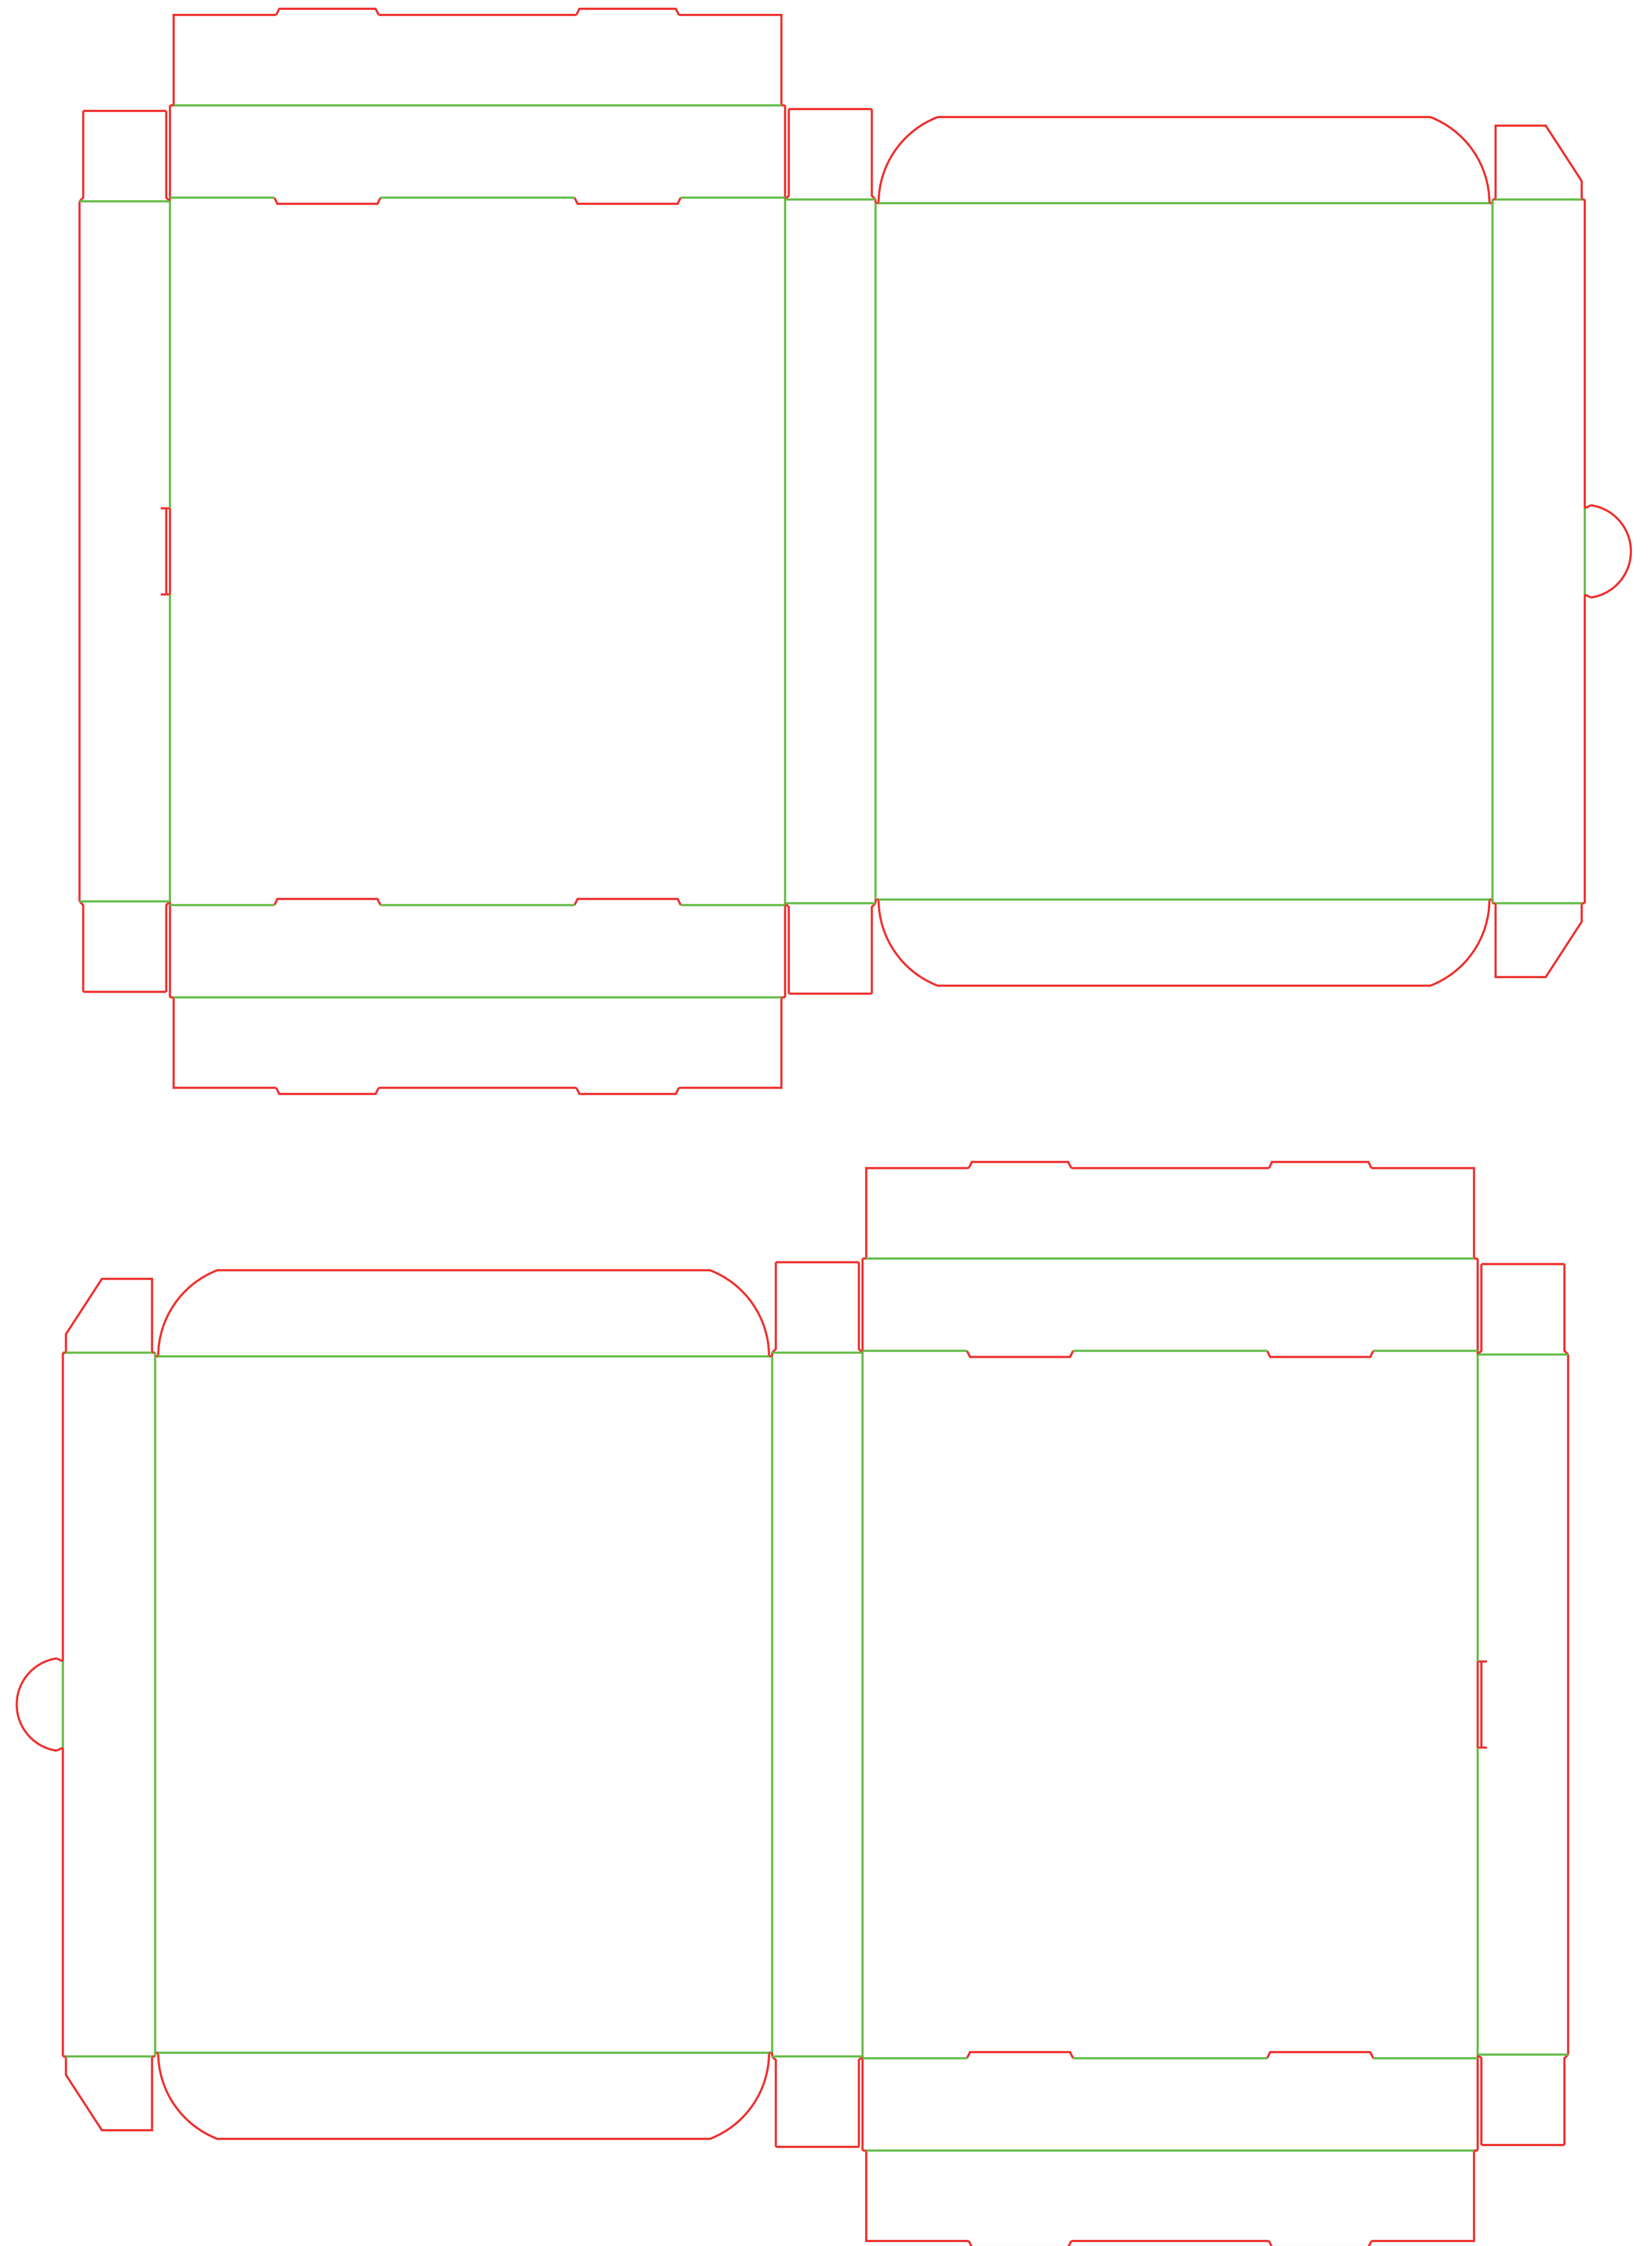

GiftBox Medium, SeaTowel

Size: 23 x 20 x 3 cm

- Print area
- Outline box
- - - Fold line

GiftBox Large, SeaTowel

Size: 34.5 x 24.5 x 3 cm

-  Print area
-  Outline box
-  Fold line