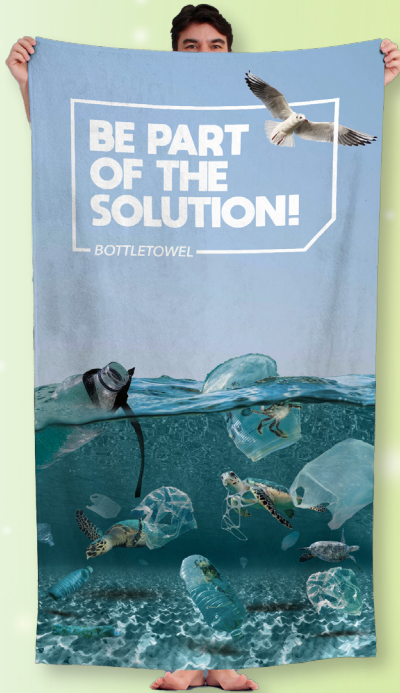

BOTTLETOWEL

BOTTLETOWEL

A127-BTO (S/M/L)

De BottleTowel is a **full-color sublimated beach towel** which is partly made out of recycled PET from **Repreve®**. Repreve® is a fiber made from recycled materials including plastic bottles which are mainly collected near beaches around the world.

Including full-color banderole, printed care label, Repreve® hangtag and Repreve® woven label.

MOQ	: 100 pieces.
Print	: All-over full-color sublimation.
Material	: 30% recycled PET from Repreve®, 60% cotton and 10% polyester.
Fabric weight	: 350 grams / m ² .
Sizes	: S: 50 x 100 cm / M: 70 x 140 cm / L: 100 x 180 cm.
HS code	: 630260000019.
Made in	: Turkey.

REPREVE®

Personalize your
BottleTowel with
full-color sublimation.

With full-color
banderole.

**REPREVE® TURNS PLASTIC BOTTLES
INTO SUSTAINABLE POLYESTER**

BOTTLETOWEL

Make your own
full-color design!

**FULL
COLOR
ALL-OVER
PRINT**

Repreve®
woven label.

Repreve® hangtag.

**SOFT COTTON TERRY BACKSIDE
TO DRY OFF NICELY**