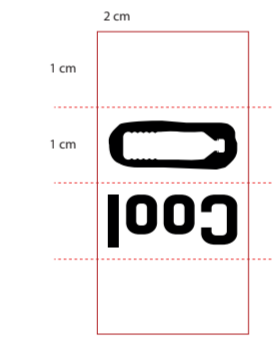

22 x 15.5cm

16.5 x 14cm

53.38 x 3.52cm

53.37 x 11.25cm

Bottlebag Cool S (English)

Size when assembled: 28 L x 14 W x 40 H cm

Full Colour

STOCK Colour :

Patch colours:

Black

White

Woven Patch
6x4 cm

Side Label
1x2 cm

Material Hangtag BottleBag

Kraft

Non-kraft

Hangtag BottleBag
Size 5x12 cm