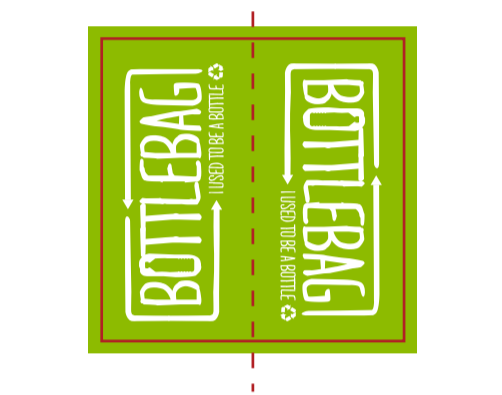

BottleBag Pack Deluxe (English)

Bag colour: CMYK/FC PMS:
 Print colours bag: CMYK/FC PMS:
 Colour strings: White

Side label colours:
 PMS: 376
 White

Care label (inside)
 2x3,5 cm

Material Hangtag BottleBag

Kraft Non-kraft

Hangtag BottleBag Size 5x12 cm

FRONT
 40 x 47 cm

BACK
 40 x 47 cm

- A: Tolerance of placing graphics on the bottlebag is +/- 10 mm.
- B: We are not able to match Pantone color on CMYK artwork.
- C: Minimum readable size of fonts is 8 pt.
- D: Physical sample for approval is possible with acceptance of surcharge of € 50,00
- E: We are not able to match Pantone color on woven side label.
- F: Size of the bag will be 45 cm x 68 cm when assembled.