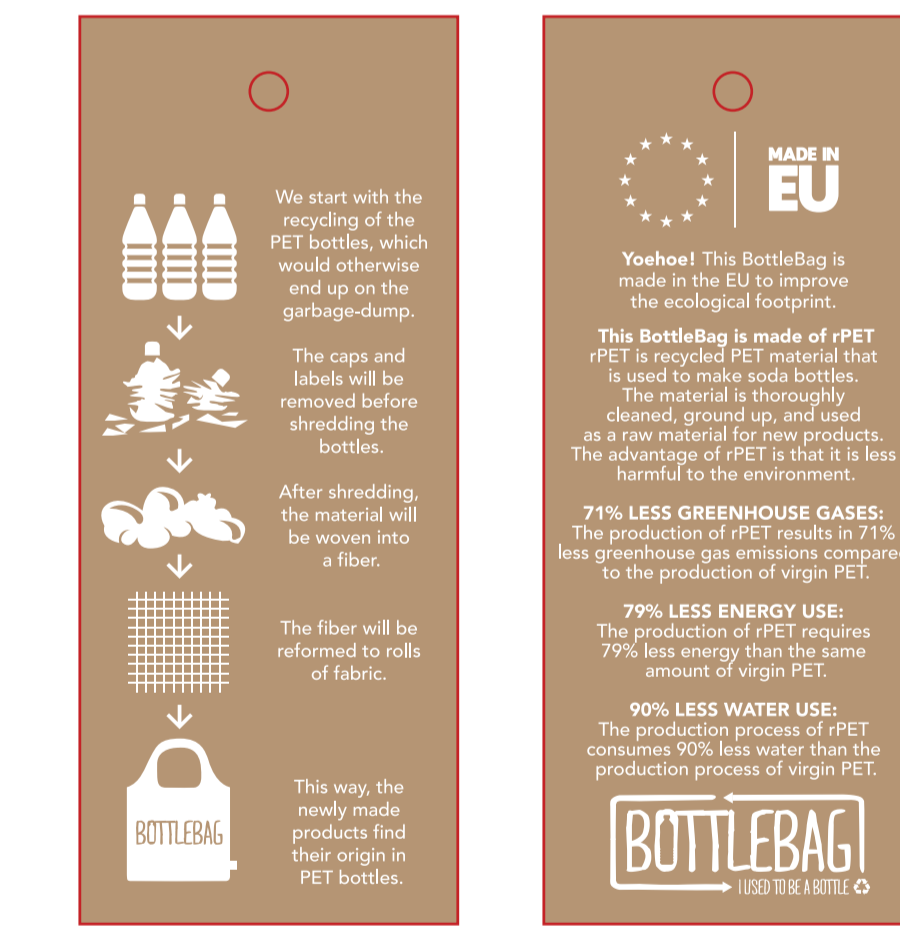

BottleBag Pack Deluxe (English)

Bag colour: CMYK/FC PMS:
 Print colours bag: CMYK/FC PMS:
 Colour strings: White

Side label colours:
 PMS: 376
 White

Care label (inside)
 2x3,5 cm

Material Hangtag BottleBag

Kraft Non-kraft

Hangtag BottleBag Size 5x12 cm

FRONT
 40 x 47 cm

BACK
 40 x 47 cm

- A: Tolerance of placing graphics on the bottlebag is +/- 10 mm.
- B: We are not able to match Pantone color on CMYK artwork.
- C: Minimum readable size of fonts is 8 pt.
- D: Physical sample for approval is possible with acceptance of surcharge of € 50,00
- E: We are not able to match Pantone color on woven side label.
- F: Size of the bag will be 45 cm x 68 cm when assembled.