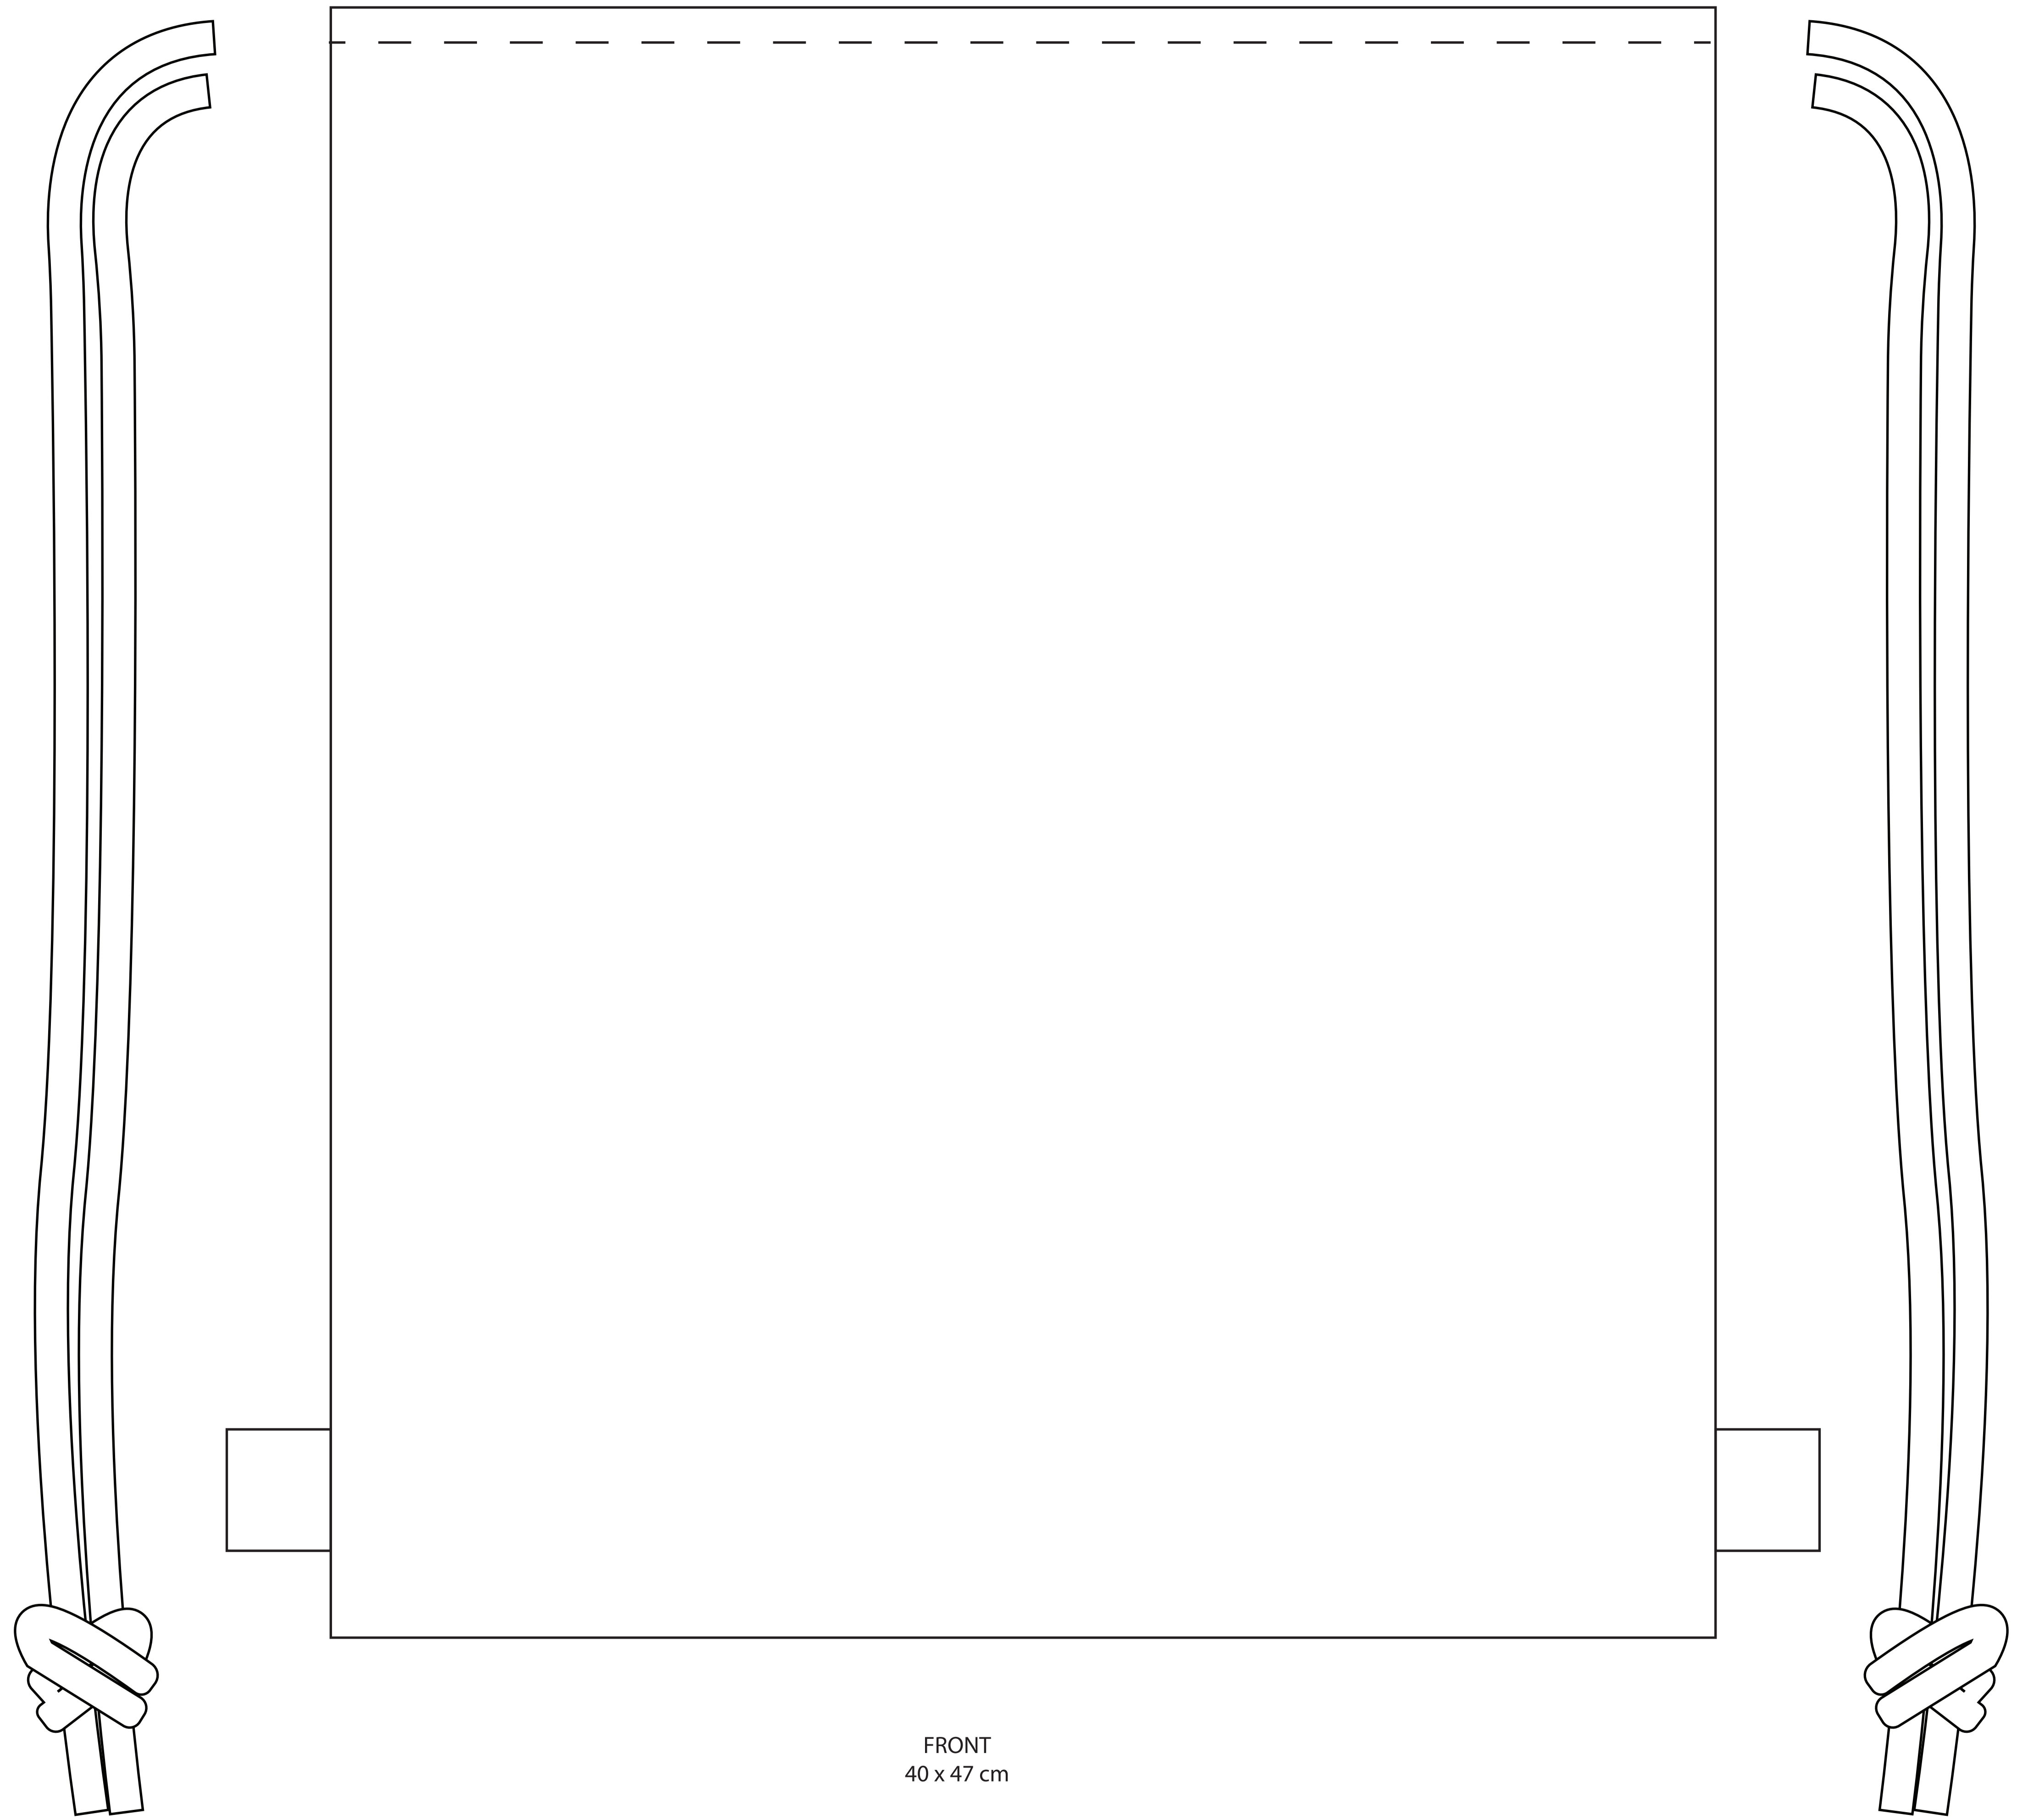

BottleBag Pack Deluxe (English)

Bag colour: CMYK/FC PMS:
 Print colours bag: CMYK/FC PMS:
 Colour strings: White

Side label colours:
 PMS: 376
 White

Care label (inside)
 2x3,5 cm

Material Hangtag BottleBag

Kraft Non-kraft

Hangtag BottleBag Size 5x12 cm

FRONT
 40 x 47 cm

BACK
 40 x 47 cm

- A: Tolerance of placing graphics on the bottlebag is +/- 10 mm.
- B: We are not able to match Pantone color on CMYK artwork.
- C: Minimum readable size of fonts is 8 pt.
- D: Physical sample for approval is possible with acceptance of surcharge of € 50,00
- E: We are not able to match Pantone color on woven side label.
- F: Size of the bag will be 45 cm x 68 cm when assembled.