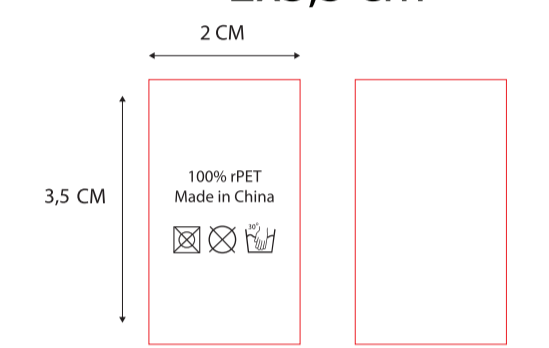

BottleBag Pack Deluxe (English)

Bag colour: CMYK/FC PMS:
 Print colours bag: CMYK/FC PMS:
 Colour strings: White

Side label colours:
 PMS: 376
 White

Care label (inside)
 2x3,5 cm

Material Hangtag BottleBag

Kraft Non-kraft

Hangtag BottleBag Size 5x12 cm

FRONT
 40 x 47 cm

BACK
 40 x 47 cm

- A: Tolerance of placing graphics on the bottlebag is +/- 10 mm.
- B: We are not able to match Pantone color on CMYK artwork.
- C: Minimum readable size of fonts is 8 pt.
- D: Physical sample for approval is possible with acceptance of surcharge of € 50,00
- E: We are not able to match Pantone color on woven side label.
- F: Size of the bag will be 45 cm x 68 cm when assembled.