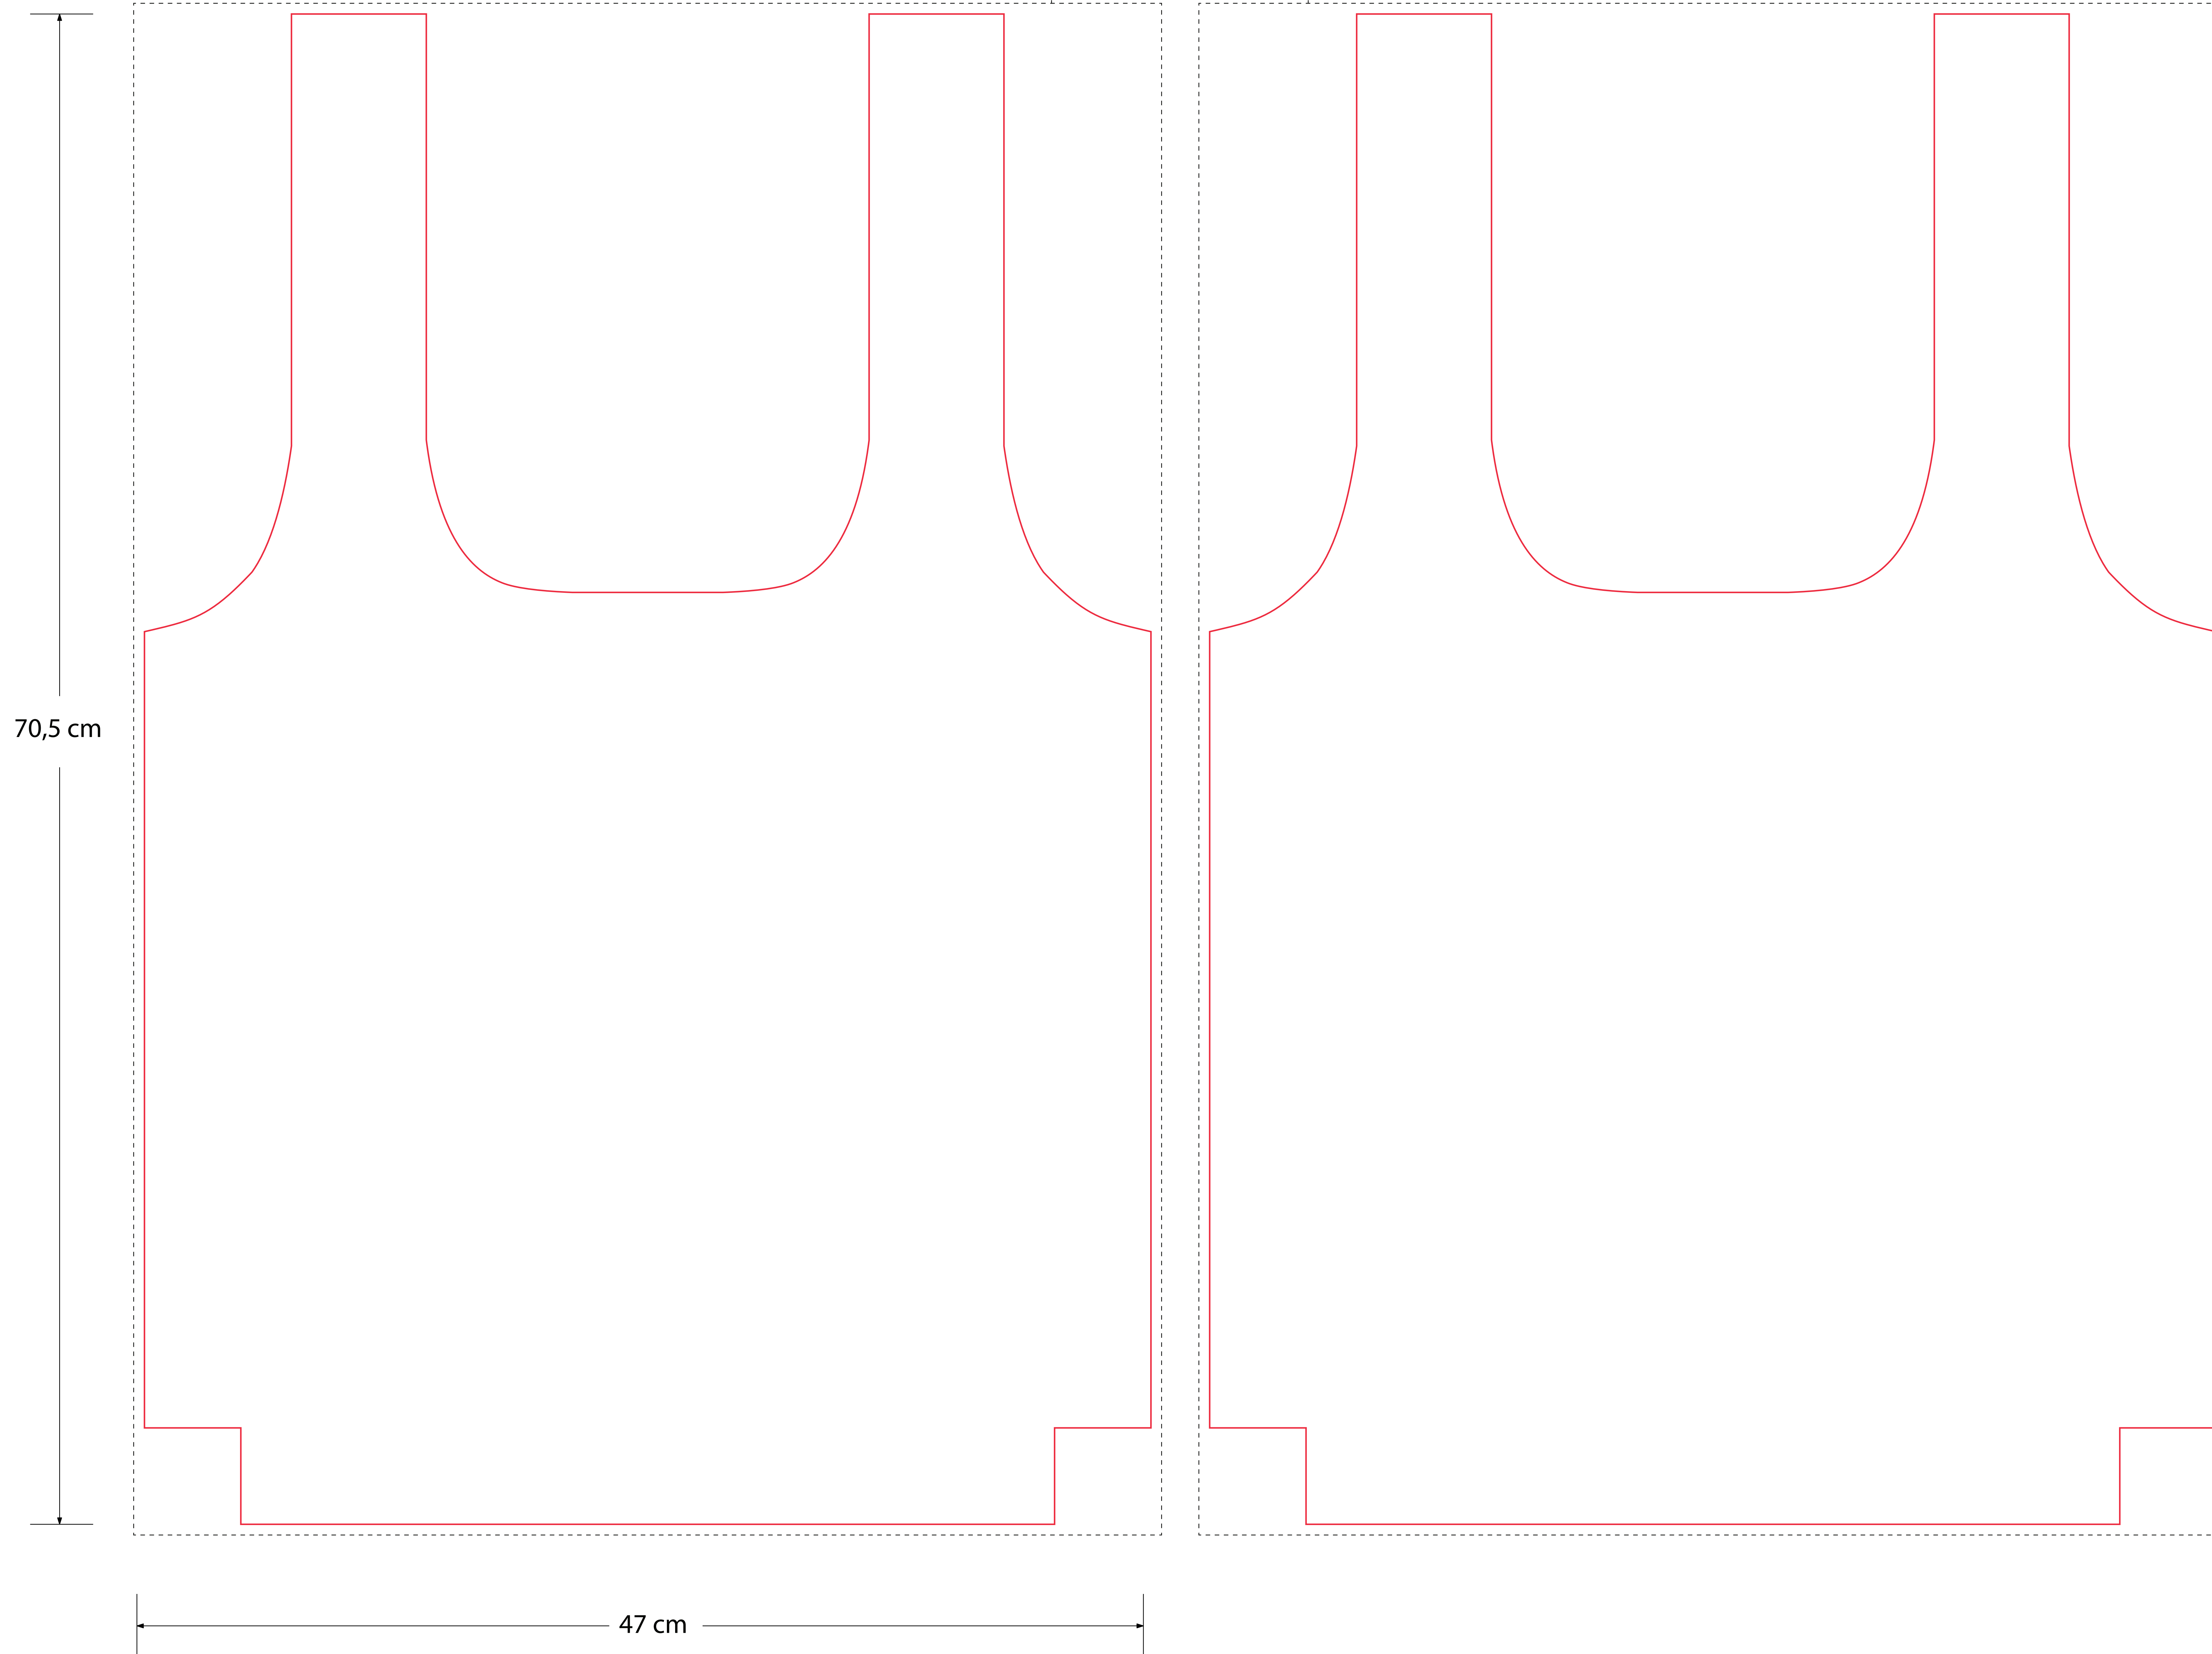

Bottlebag Original (English)

Size when assembled: 45 cm x 68 cm

Front

Back

ARTWORK TILL THIS LINE

Bag colour Print colour Side label colours:

Piping colour

Piping colours:

- White
- PMS: 7583C
- PMS: 021C
- PMS: 199C
- PMS: 7596C
- PMS: 2955C
- PMS: 2728C
- PMS: 342C
- PMS: 429C
- PMS: 6111C
- Black

Care label (inside)
2x3,5 cm

Material Hangtag BottleBag

- Kraft
- Non-kraft

Hangtag BottleBag
Size 5x12 cm

Foldable bag

A: Tolerance of placing graphics on the bottlebag is +/- 10 mm.
 B: We are not able to match Pantone color on CMYK artwork.
 C: Minimum readable size of fonts is 8 pt.
 D: Physical sample for approval is possible with acceptance of surcharge of € 50,00
 E: We are not able to match Pantone color on woven side label.
 F: Size of the bag will be 45 cm x 68 cm when assembled.