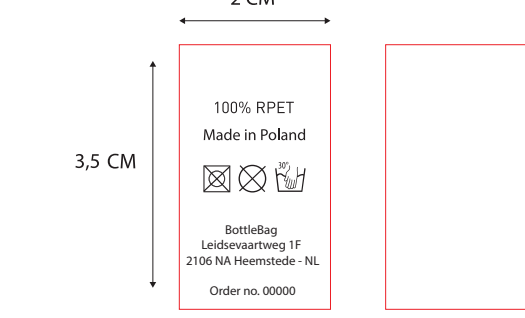

Bottlebag Original (English)

Size when assembled: 45 cm x 68 cm

Front

Back

ARTWORK TILL THIS LINE

Bag colour Print colour Side label colours:

Piping colour

Piping colours:

- White
- PMS: 7583C
- PMS: 021C
- PMS: 199C
- PMS: 7596C
- PMS: 2955C
- PMS: 2728C
- PMS: 342C
- PMS: 429C
- PMS: 6111C
- Black

Care label (inside)
2x3,5 cm

Material Hangtag BottleBag

- Kraft
- Non-kraft

Hangtag BottleBag
Size 5x12 cm

Foldable bag

A: Tolerance of placing graphics on the bottlebag is +/- 10 mm.
 B: We are not able to match Pantone color on CMYK artwork.
 C: Minimum readable size of fonts is 8 pt.
 D: Physical sample for approval is possible with acceptance of surcharge of € 50,00
 E: We are not able to match Pantone color on woven side label.
 F: Size of the bag will be 45 cm x 68 cm when assembled.