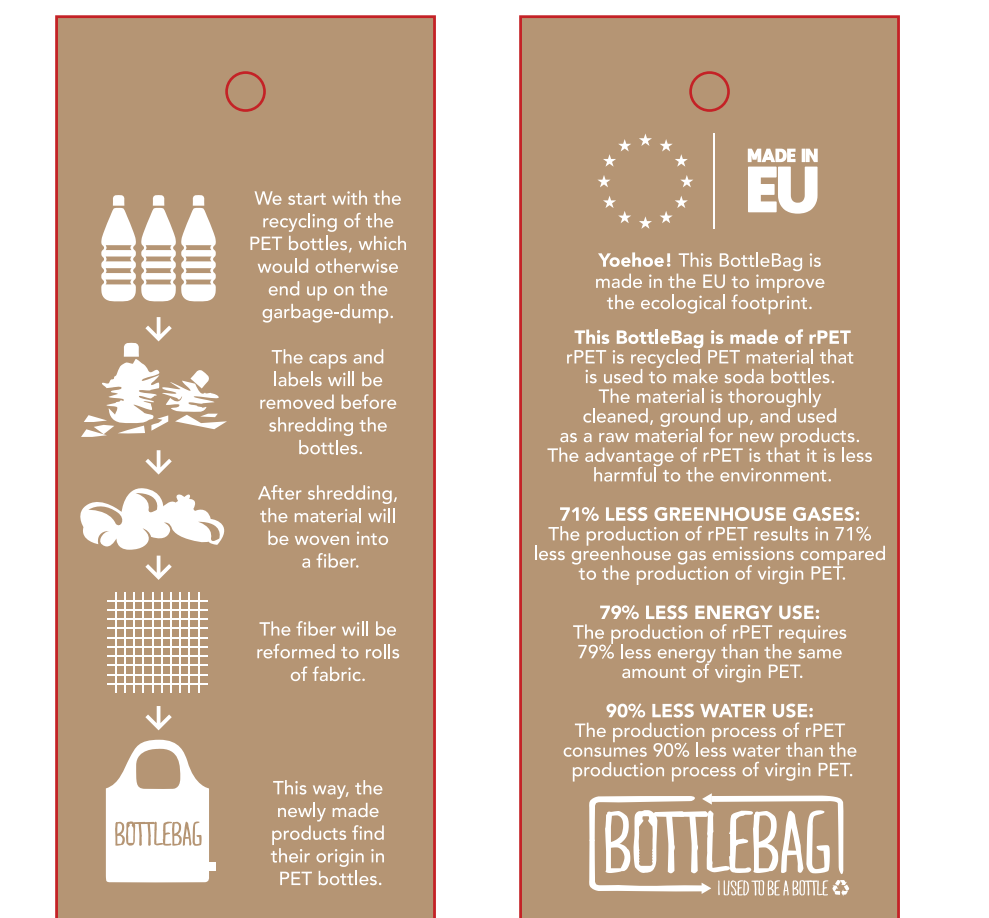

Bottlebag Original (English)

Size when assembled: 45 cm x 68 cm

Front

Back

ARTWORK TILL THIS LINE

Bag colour Print colour Side label colours:

Piping colour

Piping colours:

- White
- PMS: 7583C
- PMS: 021C
- PMS: 199C
- PMS: 7596C
- PMS: 2955C
- PMS: 2728C
- PMS: 342C
- PMS: 429C
- PMS: 6111C
- Black

Care label (inside)
2x3,5 cm

Material Hangtag BottleBag

- Kraft
- Non-kraft

Hangtag BottleBag
Size 5x12 cm

Foldable bag

A: Tolerance of placing graphics on the bottlebag is +/- 10 mm.
 B: We are not able to match Pantone color on CMYK artwork.
 C: Minimum readable size of fonts is 8 pt.
 D: Physical sample for approval is possible with acceptance of surcharge of € 50,00
 E: We are not able to match Pantone color on woven side label.
 F: Size of the bag will be 45 cm x 68 cm when assembled.