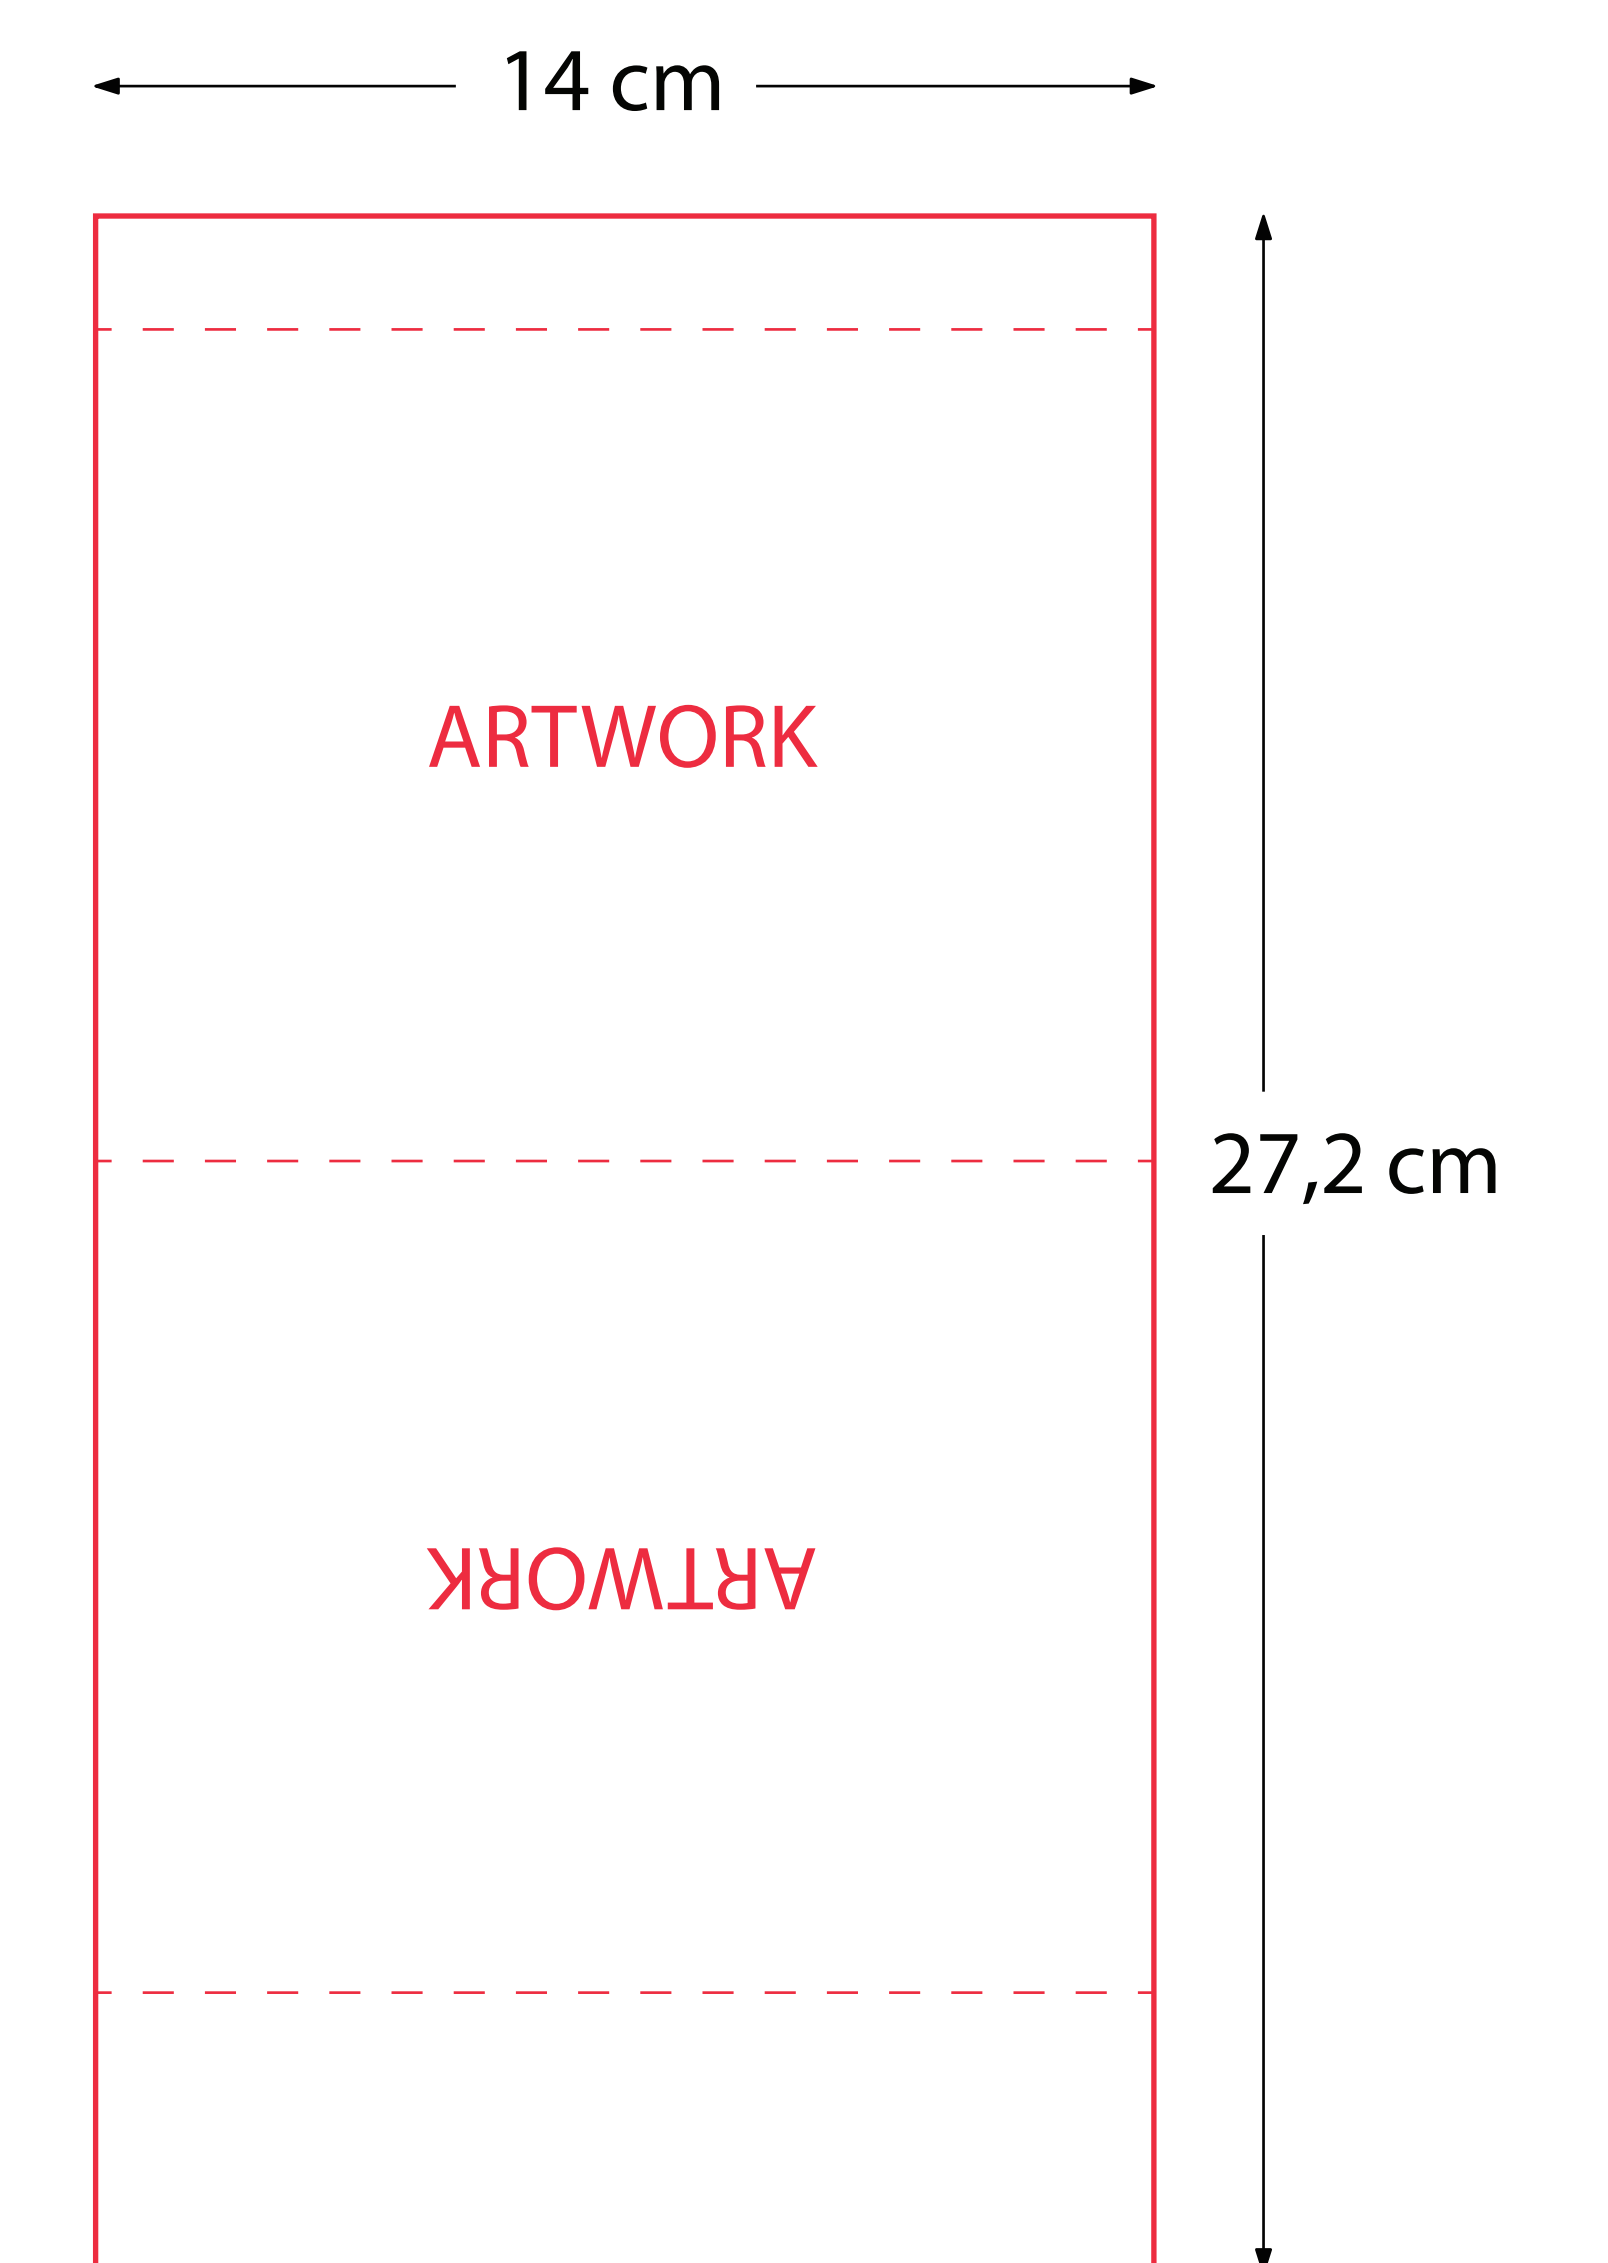

Bottlebag Original (English)

Size when assembled: 45 cm x 68 cm

Front

Back

ARTWORK TILL THIS LINE

Bag colour Print colour Side label colours:

Piping colour

Piping colours:

- White
- PMS: 7583C
- PMS: 021C
- PMS: 199C
- PMS: 7596C
- PMS: 2955C
- PMS: 2728C
- PMS: 342C
- PMS: 429C
- PMS: 6111C
- Black

Care label (inside)
2x3,5 cm

Material Hangtag BottleBag

- Kraft
- Non-kraft

Hangtag BottleBag
Size 5x12 cm

Foldable bag

A: Tolerance of placing graphics on the bottlebag is +/- 10 mm.
 B: We are not able to match Pantone color on CMYK artwork.
 C: Minimum readable size of fonts is 8 pt.
 D: Physical sample for approval is possible with acceptance of surcharge of € 50,00
 E: We are not able to match Pantone color on woven side label.
 F: Size of the bag will be 45 cm x 68 cm when assembled.